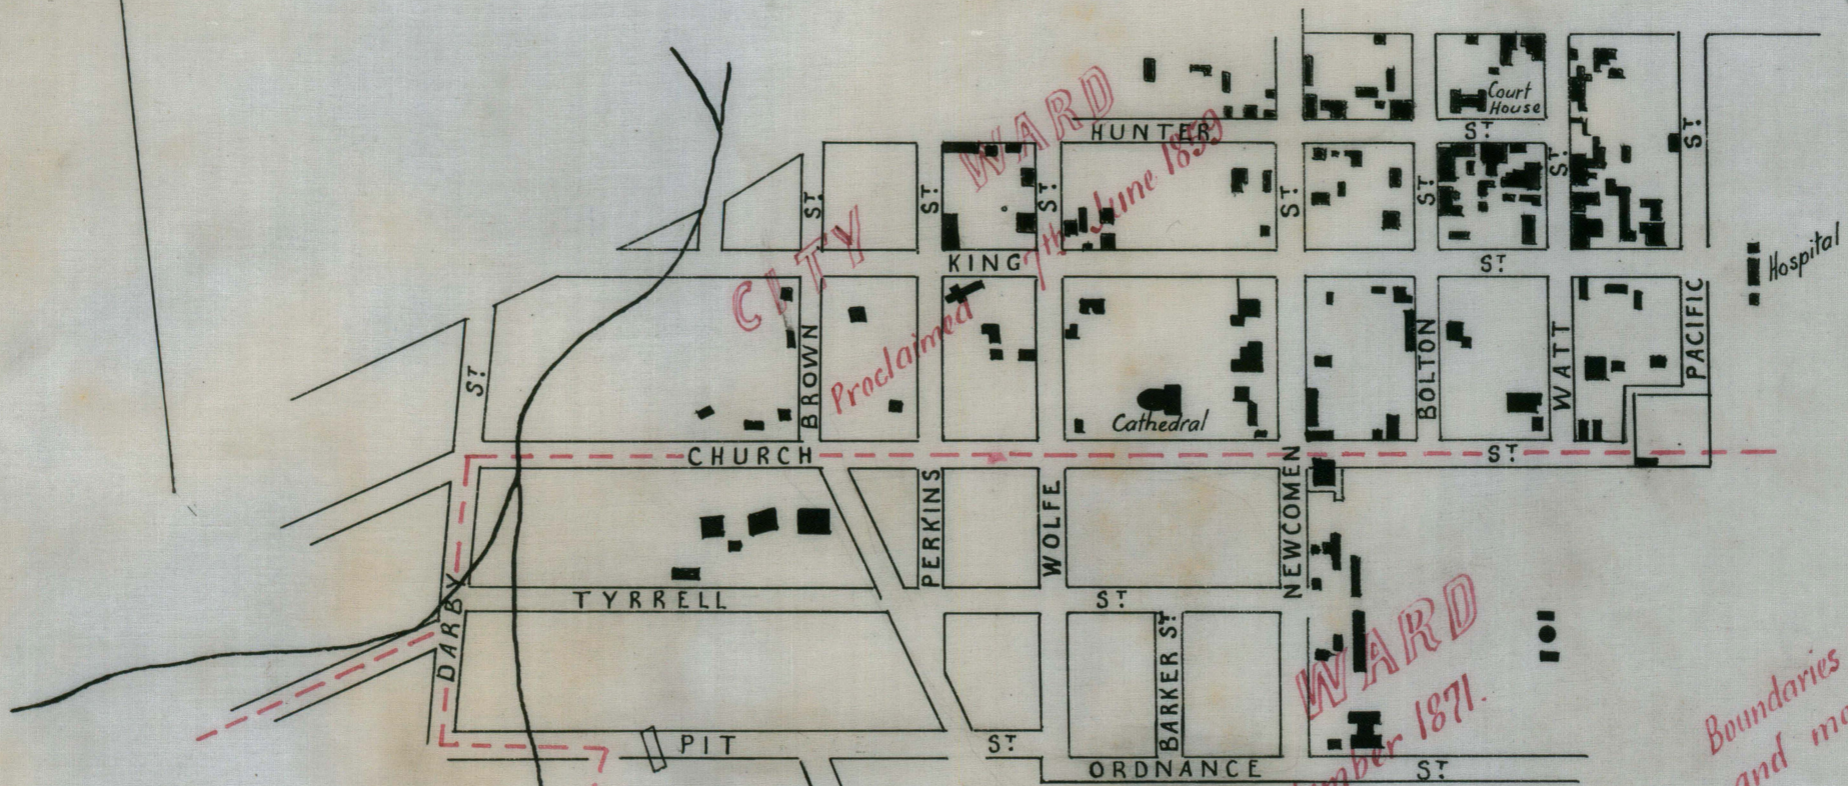

Copy to Mr. Sparks  
28 July 1906  
W.R.P.

TRACING  
from PLAN of CITY of NEWCASTLE (Cat. N19. 652)  
1857.

Scale 8 Chains to an Inch.

Boundaries of Borough proclaimed 7th June 1859  
and more minutely 6th September 1871.

WARD Boundaries (in Red) added to Plan at a later date.  
W.R.P.

Dico

BELMORE  
Proclaimed 6th September 1871.

1857  
811-529