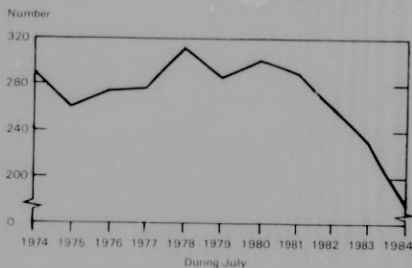

MAIN FEATURES

PERSONS KILLED IN ROAD ACCIDENTS, AUSTRALIA

176 people were killed in 164 fatal road accidents in Australia in July 1984, compared with 230 persons in 212 accidents in July 1983. This is the lowest number of fatalities for July since 1957 (172) with New South Wales (56) being the lowest since 1952 (50).

The road toll for the 7 months ended July 1984 stands at 1,544 which is the lowest number of fatalities recorded for the same period since 1963 (1,502). Victoria's road toll to the end of July 1984 (365) is the lowest since 1958 (337) and South Australia's road toll of (122) is the lowest since 1963 (115).

TABLE 2. FATAL ROAD TRAFFIC ACCIDENTS

Period	N.S.W.	Vic.	Qld	S.A.	W.A.	Tas.	N.T.	A.C.T.	Australia
<i>Year—</i>									
1978	1,222	775	532	254	304	96	58	27	3,268
1979	1,125	750	544	277	257	83	43	24	3,103
1980	1,152	608	508	241	268	96	55	27	2,955
1981	1,130	677	510	196	217	97	63	24	2,914
1982	1,115	631	522	239	203	84	52	26	2,872
1983 p	877	596	437	234	191	64	45	27	2,471
<i>March qtr 1983</i>	193	128	93	63	52	19	4	7	559
June qtr 1983	222	167	101	57	43	12	13	7	622
September qtr 1983 p	225	163	122	56	48	18	18	7	657
December qtr 1983 p	237	138	121	58	48	15	10	6	633
March qtr 1984 p	233	160	90	45	48	14	6	12	608
June qtr 1984 p	r216	r136	107	51	55	21	12	4	r602
<i>1983 p—</i>									
June	75	53	41	18	11	7	7	3	215
July	72	62	26	15	20	10	4	3	212
August	73	47	52	17	13	4	6	2	214
September	80	54	44	24	15	4	8	2	231
October	73	41	37	23	13	4	5	4	200
November	78	49	35	21	22	5	3	1	214
December	86	48	49	14	13	6	2	1	219
<i>1984 p—</i>									
January	79	59	28	12	15	5	1	4	203
February	68	46	23	18	15	5	3	2	180
March	86	55	39	15	18	4	2	6	225
April	64	43	r43	16	19	9	2	1	r197
May	75	49	r35	15	19	3	6	2	r204
June	r77	r44	29	20	17	9	4	1	r201
July	55	39	23	11	19	7	7	3	164
<i>Seven months ended—</i>									
July 1983	487	357	220	135	115	41	21	17	1,393
July 1984	504	335	220	107	122	42	25	19	1,374