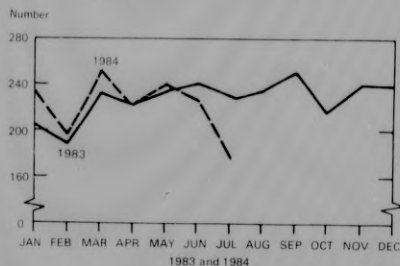

MAIN FEATURES

PERSONS KILLED IN ROAD ACCIDENTS, AUSTRALIA

176 people were killed in 164 fatal road accidents in Australia in July 1984, compared with 230 persons in 212 accidents in July 1983. This is the lowest number of fatalities for July since 1957 (172) with New South Wales (56) being the lowest since 1952 (50).

The road toll for the 7 months ended July 1984 stands at 1,544 which is the lowest number of fatalities recorded for the same period since 1963 (1,502). Victoria's road toll to the end of July 1984 (365) is the lowest since 1958 (337) and South Australia's road toll of (122) is the lowest since 1963 (115).

TABLE 2. FATAL ROAD TRAFFIC ACCIDENTS

Period	N.S.W.	Vic.	Qld	S.A.	W.A.	Tas.	N.T.	A.C.T.	Australia
<i>Year—</i>									
1978	1,222	775	532	254	304	96	58	27	3,268
1979	1,125	750	544	277	257	83	43	24	3,103
1980	1,152	608	508	241	268	96	55	27	2,955
1981	1,130	677	510	196	217	97	63	24	2,914
1982	1,115	631	522	239	203	84	52	26	2,872
1983 p	877	596	437	234	191	64	45	27	2,471
<i>March qtr 1983</i>	193	128	93	63	52	19	4	7	559
June qtr 1983	222	167	101	57	43	12	13	7	622
September qtr 1983 p	225	163	122	56	48	18	18	7	657
December qtr 1983 p	237	138	121	58	48	15	10	6	633
March qtr 1984 p	233	160	90	45	48	14	6	12	608
June qtr 1984 p	r216	r136	107	51	55	21	12	4	r602
<i>1983 p—</i>									
June	75	53	41	18	11	7	7	3	215
July	72	62	26	15	20	10	4	3	212
August	73	47	52	17	13	4	6	2	214
September	80	54	44	24	15	4	8	2	231
October	73	41	37	23	13	4	5	4	200
November	78	49	35	21	22	5	3	1	214
December	86	48	49	14	13	6	2	1	219
<i>1984 p—</i>									
January	79	59	28	12	15	5	1	4	203
February	68	46	23	18	15	5	3	2	180
March	86	55	39	15	18	4	2	6	225
April	64	43	r43	16	19	9	2	1	r197
May	75	49	r35	15	19	3	6	2	r204
June	r77	r44	29	20	17	9	4	1	r201
July	55	39	23	11	19	7	7	3	164
<i>Seven months ended—</i>									
July 1983	487	357	220	135	115	41	21	17	1,393
July 1984	504	335	220	107	122	42	25	19	1,374