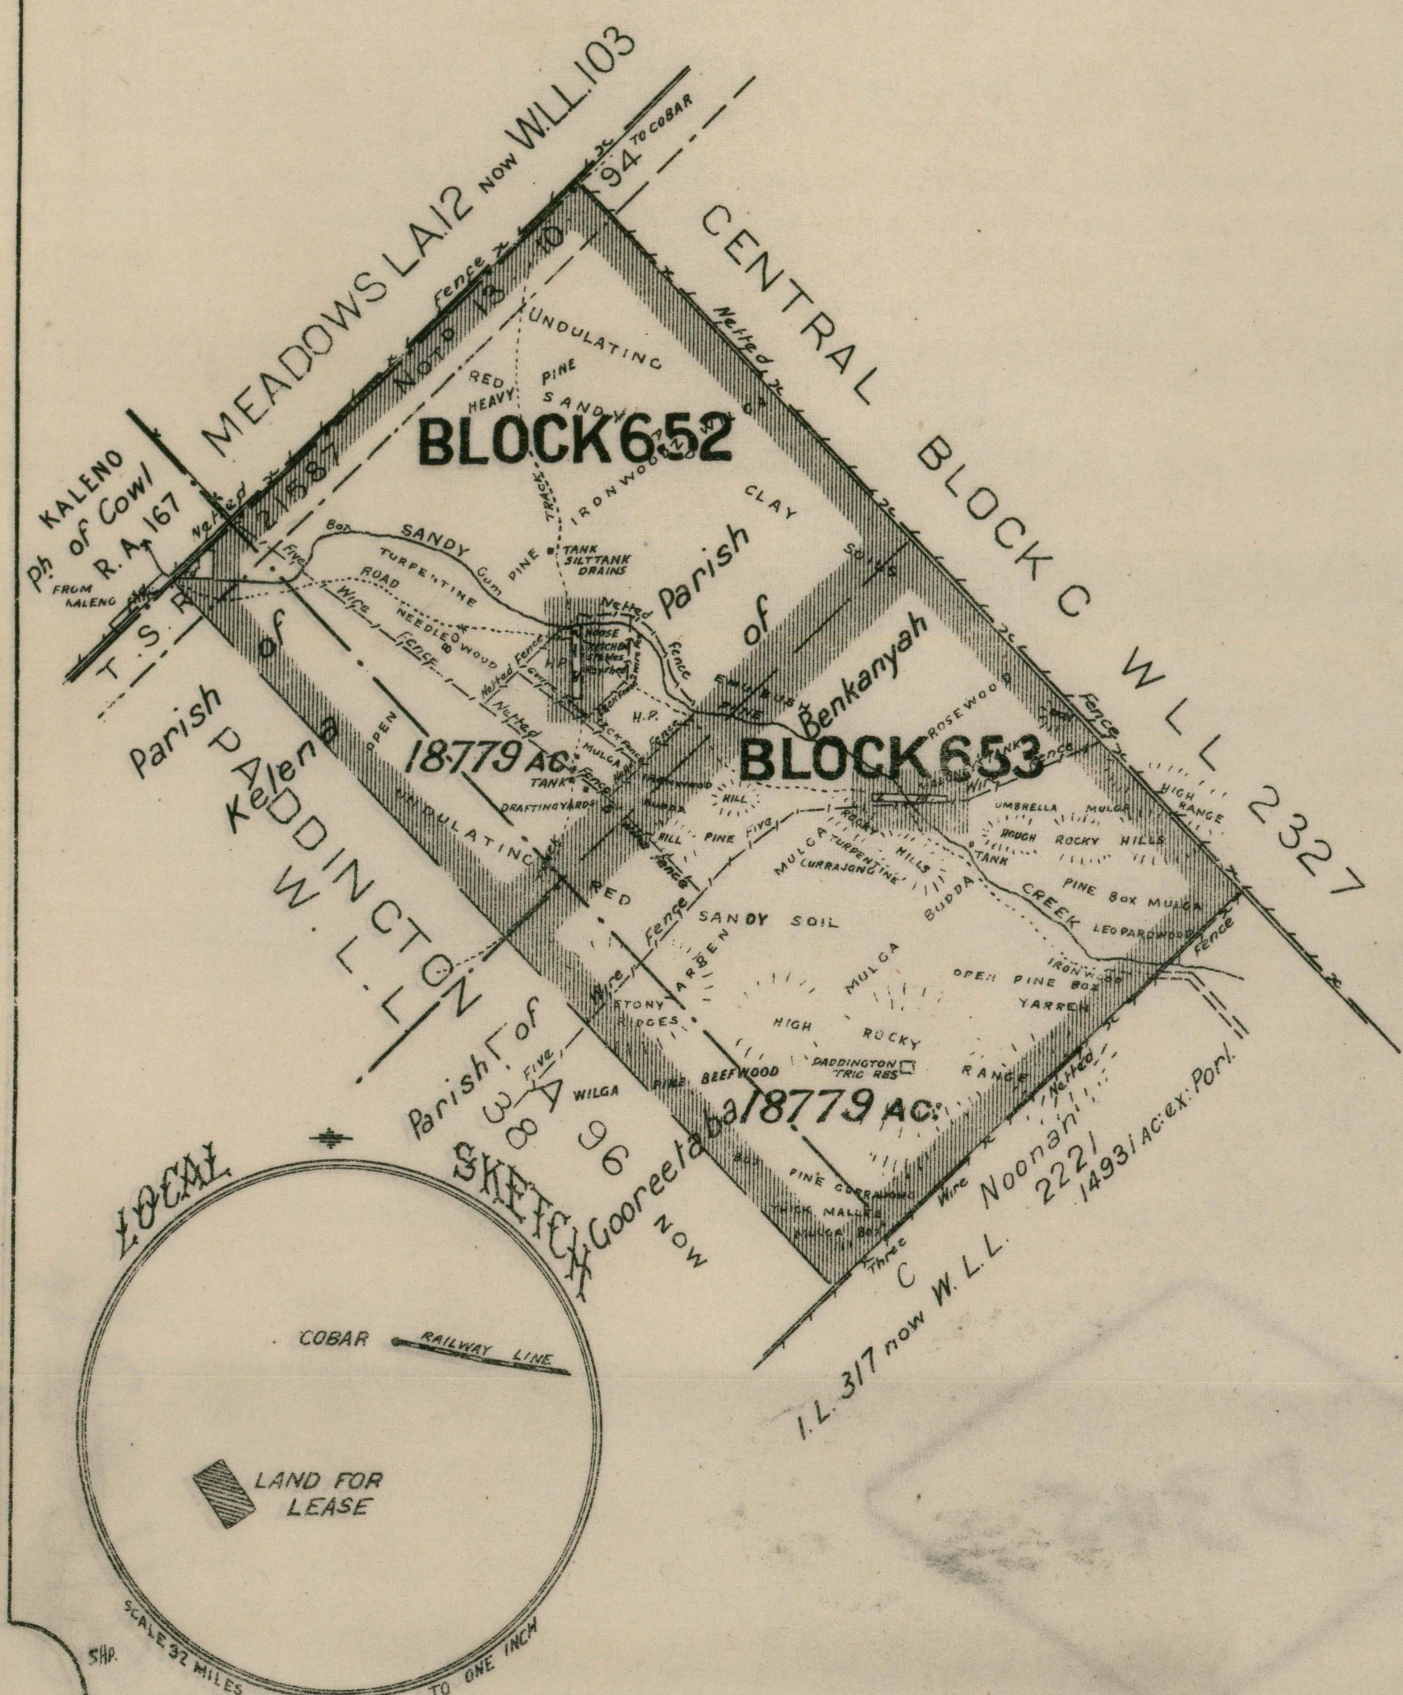

PLAN

of areas offered for Lease under Part VII of the Western Lands Acts  
 COUNTY OF BOOROONDARRA  
 being the area withdrawn from Paddington W.L.L.38.

WESTERN DIVISION

SCALE 2 MILES TO ONE INCH

Compiled, Drawn and Printed at the Department of Lands, Sydney, N.S.W. Dec. 19

SCHEDULE

Applications will be received at the Western Land Board Office, Sydney up to 30<sup>th</sup> January 1920

BLOCK NUMBER	AREA	ANNUAL RENTAL
BLOCK 652	18,779 AC.	£ 19. 11. 3
BLOCK 653	18,779 AC.	£ 18. 15. 7

NOTE:- Lands available for W.L. Lease, shewn thus 