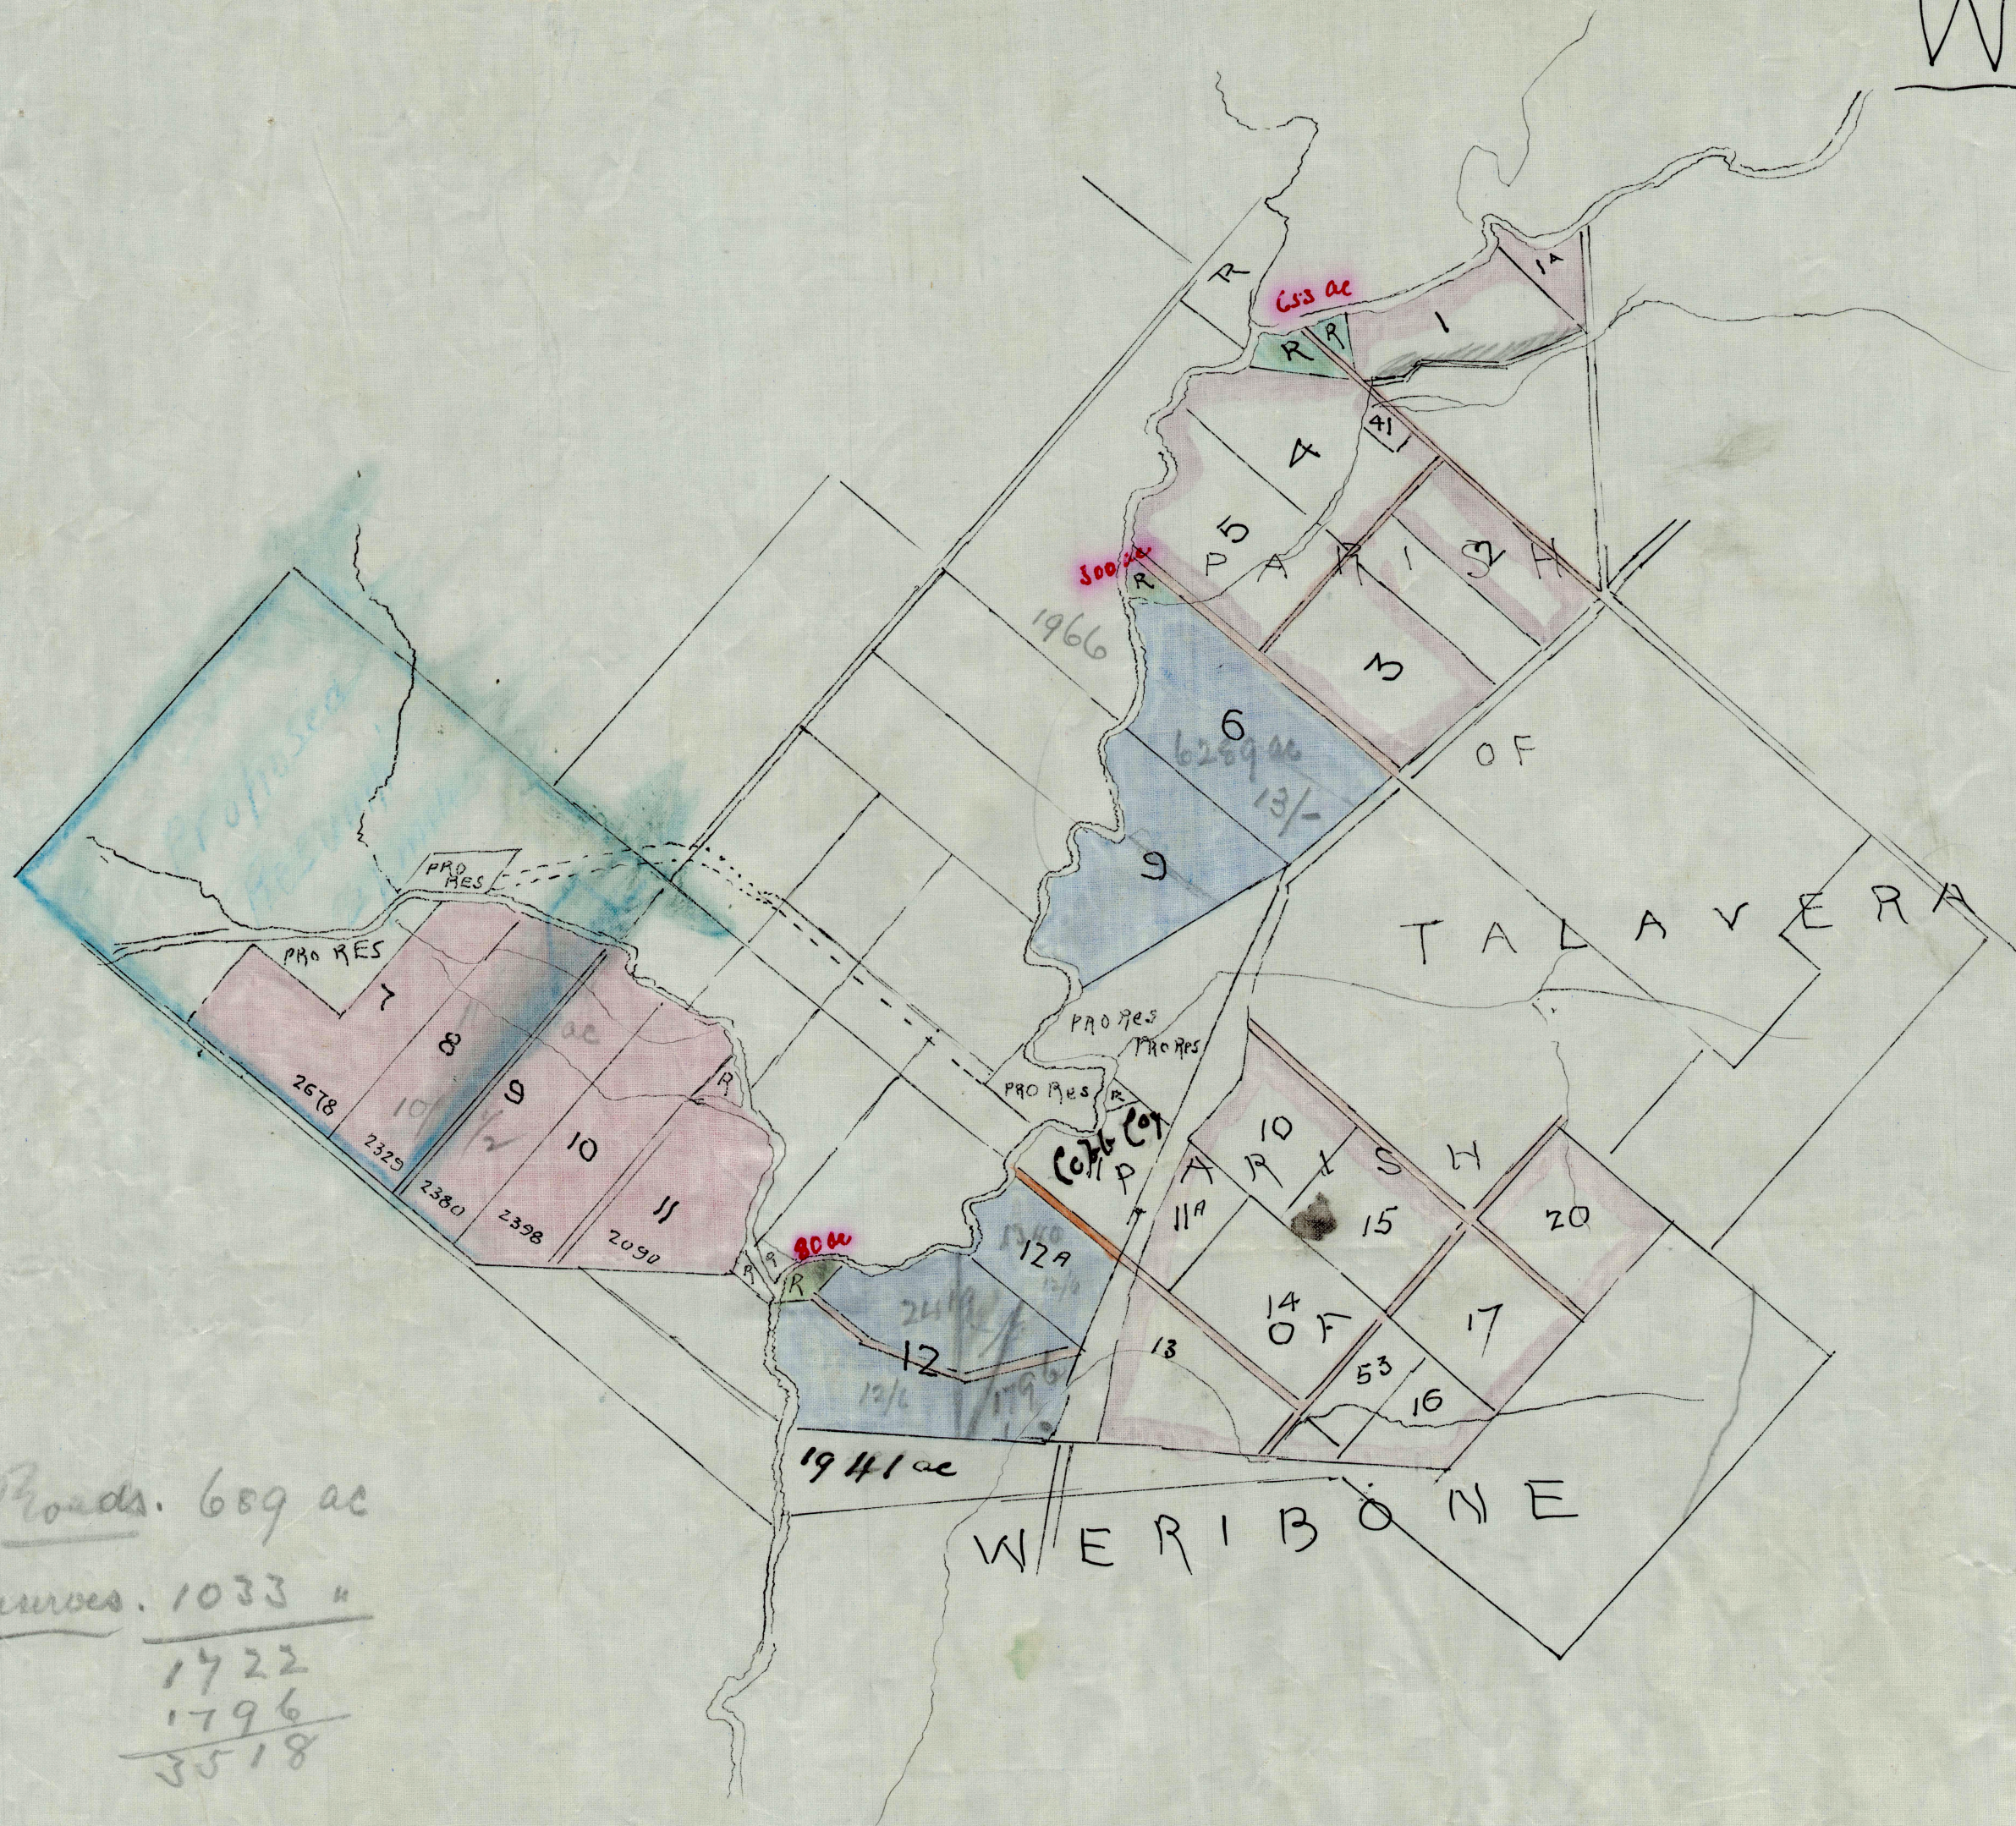

Weribone

2 m. to 1 inch

Land proposed to Surrender █ PINK

" " " Acquire █ Blue

Roads " " █ Brown

Reserves " " █ Green

threshold edges █ Pink

Leachhold

Proposed Resumptⁿ edged Blue █

Roads. 689 ac
 Reserves. 1033 "
 1722
 1796
 3518