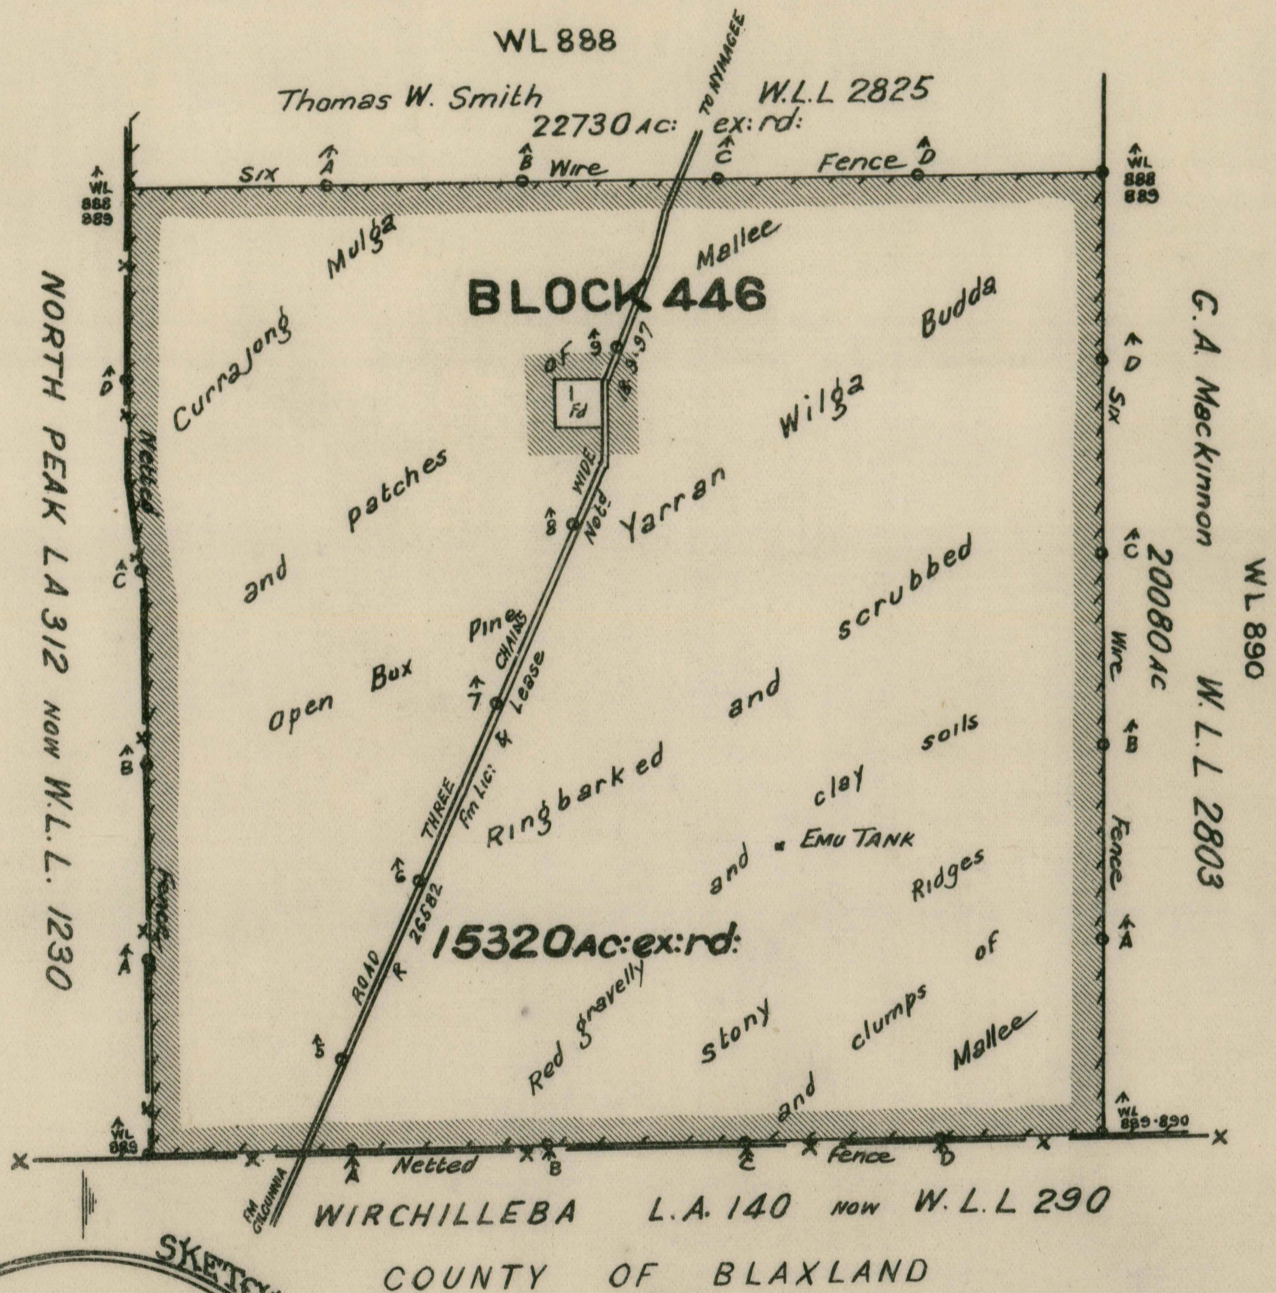

PLAN

of an area offered for Lease under Part VII of the Western Lands Acts

COUNTY OF MOURAMBA

Within Moothumbil Resumed Area No 78.

WESTERN DIVISION

SCALE 1 MILE TO ONE INCH

Printed at the Department of Lands, Sydney, N.S.W., 1925

Applications will be received at the Western Land Board Office, Sydney up to the 27<sup>th</sup> February 1925

SCHEDULE

BLOCK NUMBER	AREA	ANNUAL RENTAL
BLOCK 446	15320 ac	£ 25. 10. 8

NOTE:-Lands available for W. L. Lease shewn thus