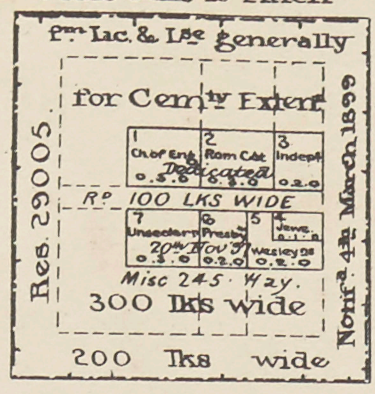

Diagram Showing Cemetery, Parish of Cooree

M O U R A M B A

Vertical text on the left side: L, B, I, G, W, W, O, M, F, R, A, N, K, L, A, N

N I C H O L S O N