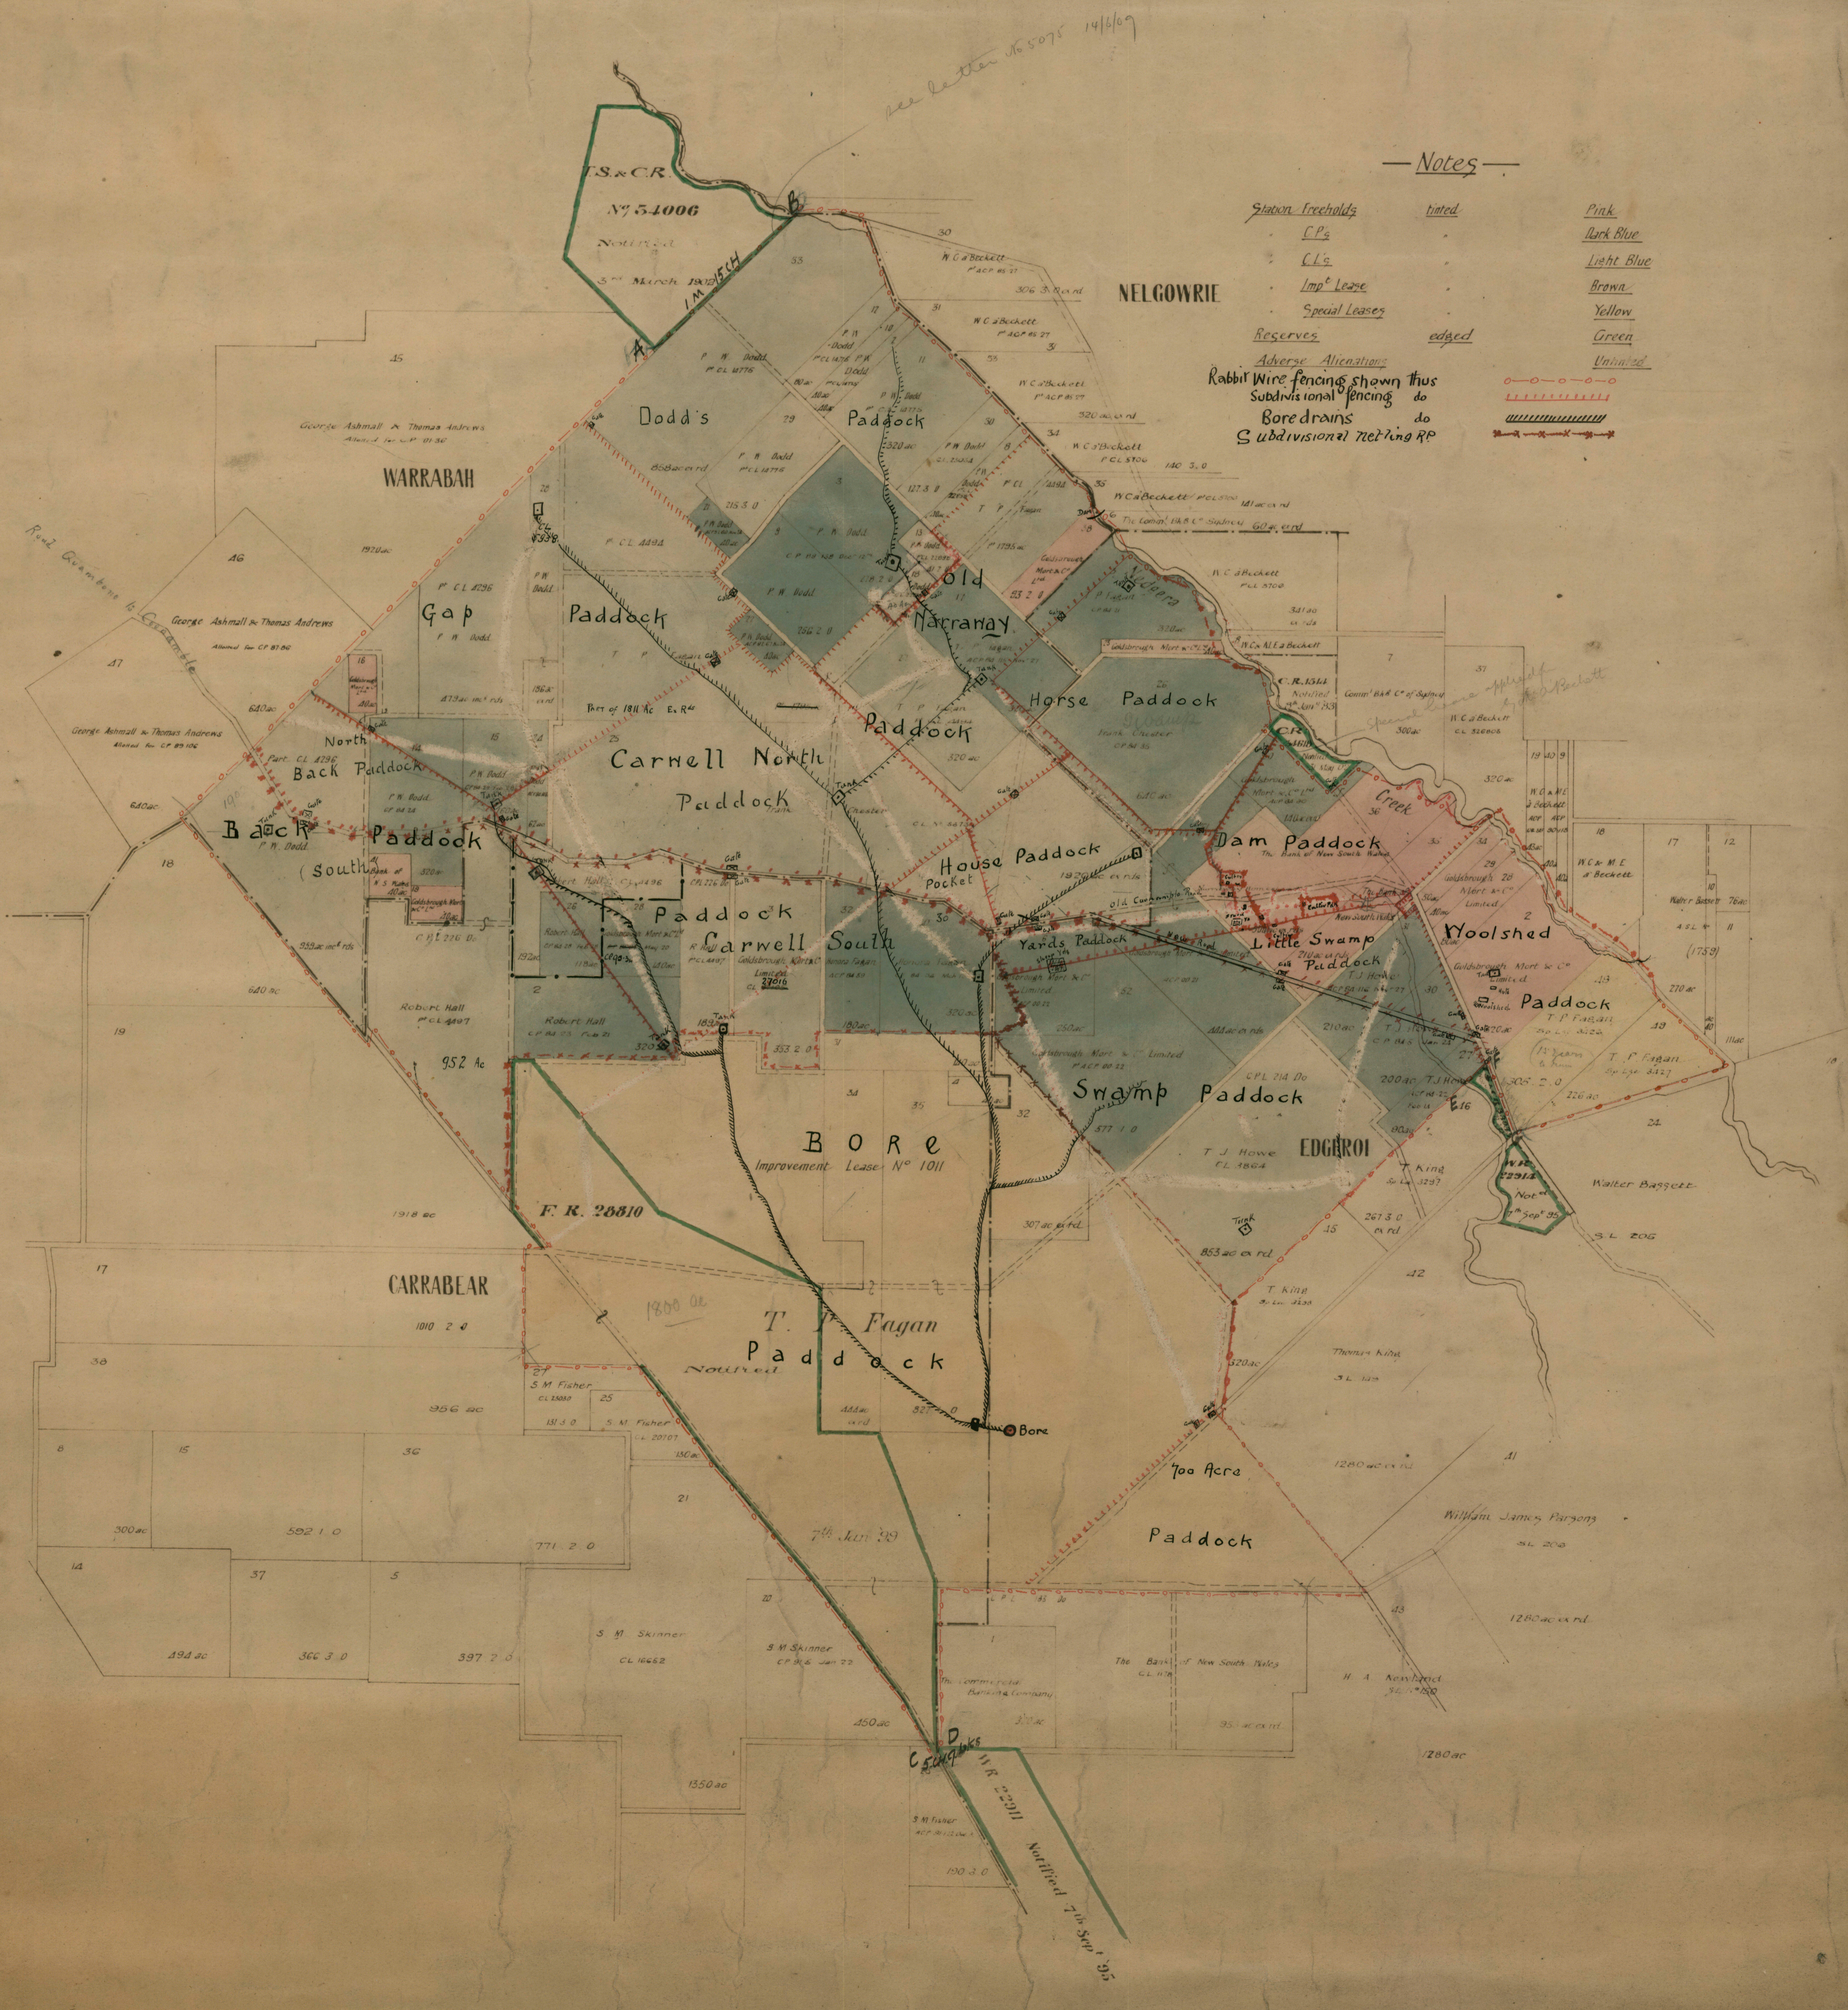

PLAN OF NARRAWAY N^o 530 C.D. COUNTY OF LEICHHARDT

Land District of Coonamble

Scale 40 Ch: 1 inch

Notes

- Station freeholds — Pink
- C.L.s — Light Blue
- Imp^o Lease — Brown
- Special Leases — Yellow
- Reserves — Green
- Adverse Allocation — Purple
- Rabbit Wire fencing shown thus — Red
- Subdivisional fencing do — Blue
- Bore drains do — Black
- Subdivisional meting RP — Black

see letter 165075 14/1/09

Road Narraway to Carrabear

Woolshed

BORE Improvement Lease N^o 1011

700 Acre Paddock

7th Jun 29
11th Nov 29
Notified 7th Sep 1905