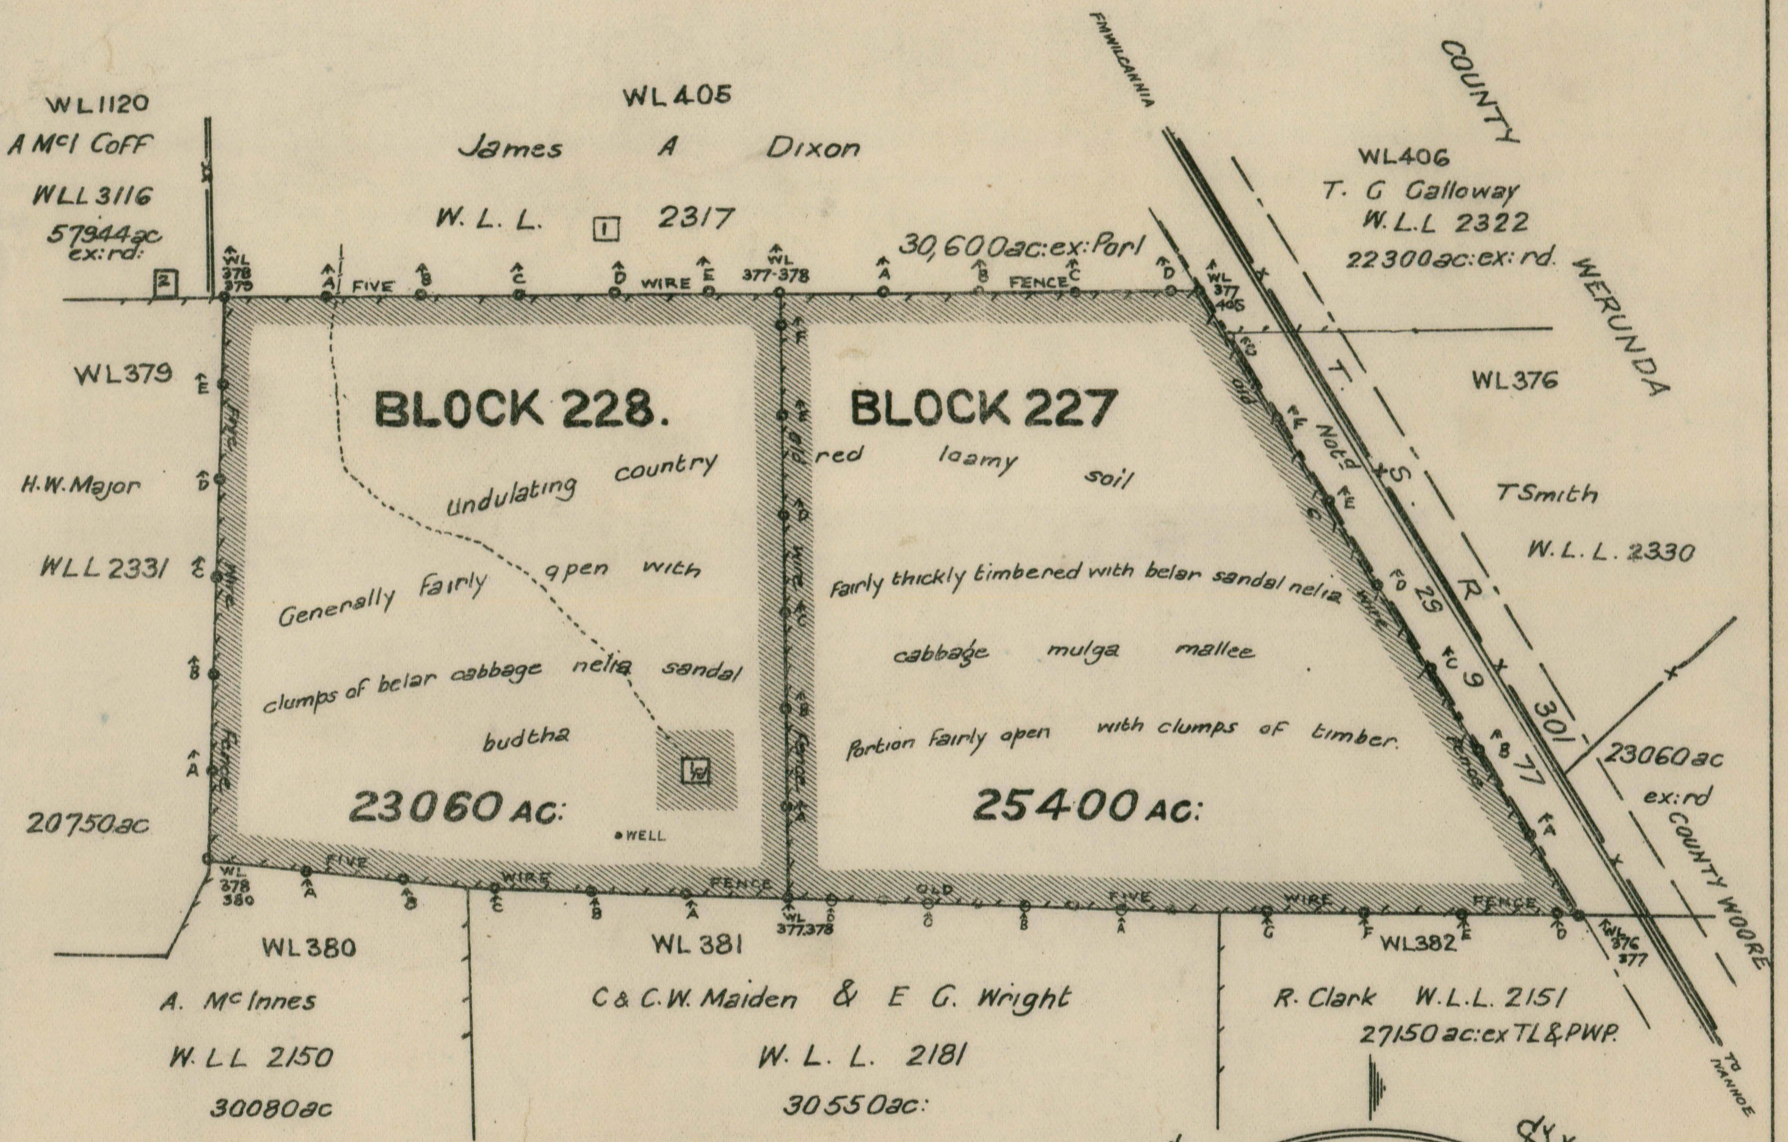

PLAN
of areas offered for Lease under Part VI of the Western Lands Acts
COUNTY OF LIVINGSTONE

Within **Teryawynia R.A. 29.**

WESTERN DIVISION
SCALE 2 MILES TO 1 INCH

Applications will be received at the Western Land Board
Office Sydney up to the 27th February 1925

Compiled, Drawn and Printed at the Department of Lands, Sydney, N.S.W., 1925
24.1007

SCHEDULE

BLOCK No	AREA	ANNUAL RENTAL
BLOCK 227	25,400 AC	£12. 14. 0
BLOCK 228	23,060 AC	£19. 4. 4

NOTE:-Lands available for W.L. Lease shewn thus