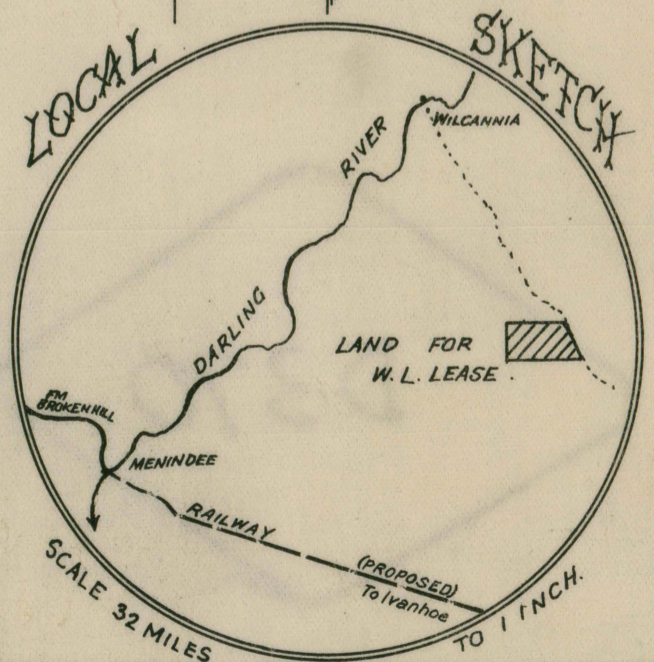

PLAN
of areas offered for Lease under Part VI of the Western Lands Acts
COUNTY OF LIVINGSTONE

Within **Teryawynia R.A. 29.**

WESTERN DIVISION
SCALE 2 MILES TO 1 INCH

Applications will be received at the Western Land Board
Office Sydney up to the 27th February 1925

Compiled, Drawn and Printed at the Department of Lands, Sydney, N.S.W., 1925
24.1007

SCHEDULE

BLOCK No	AREA	ANNUAL RENTAL
BLOCK 227	25,400 AC	£12. 14. 0
BLOCK 228	23,060 AC	£19. 4. 4

NOTE:-Lands available for W.L. Lease shewn thus