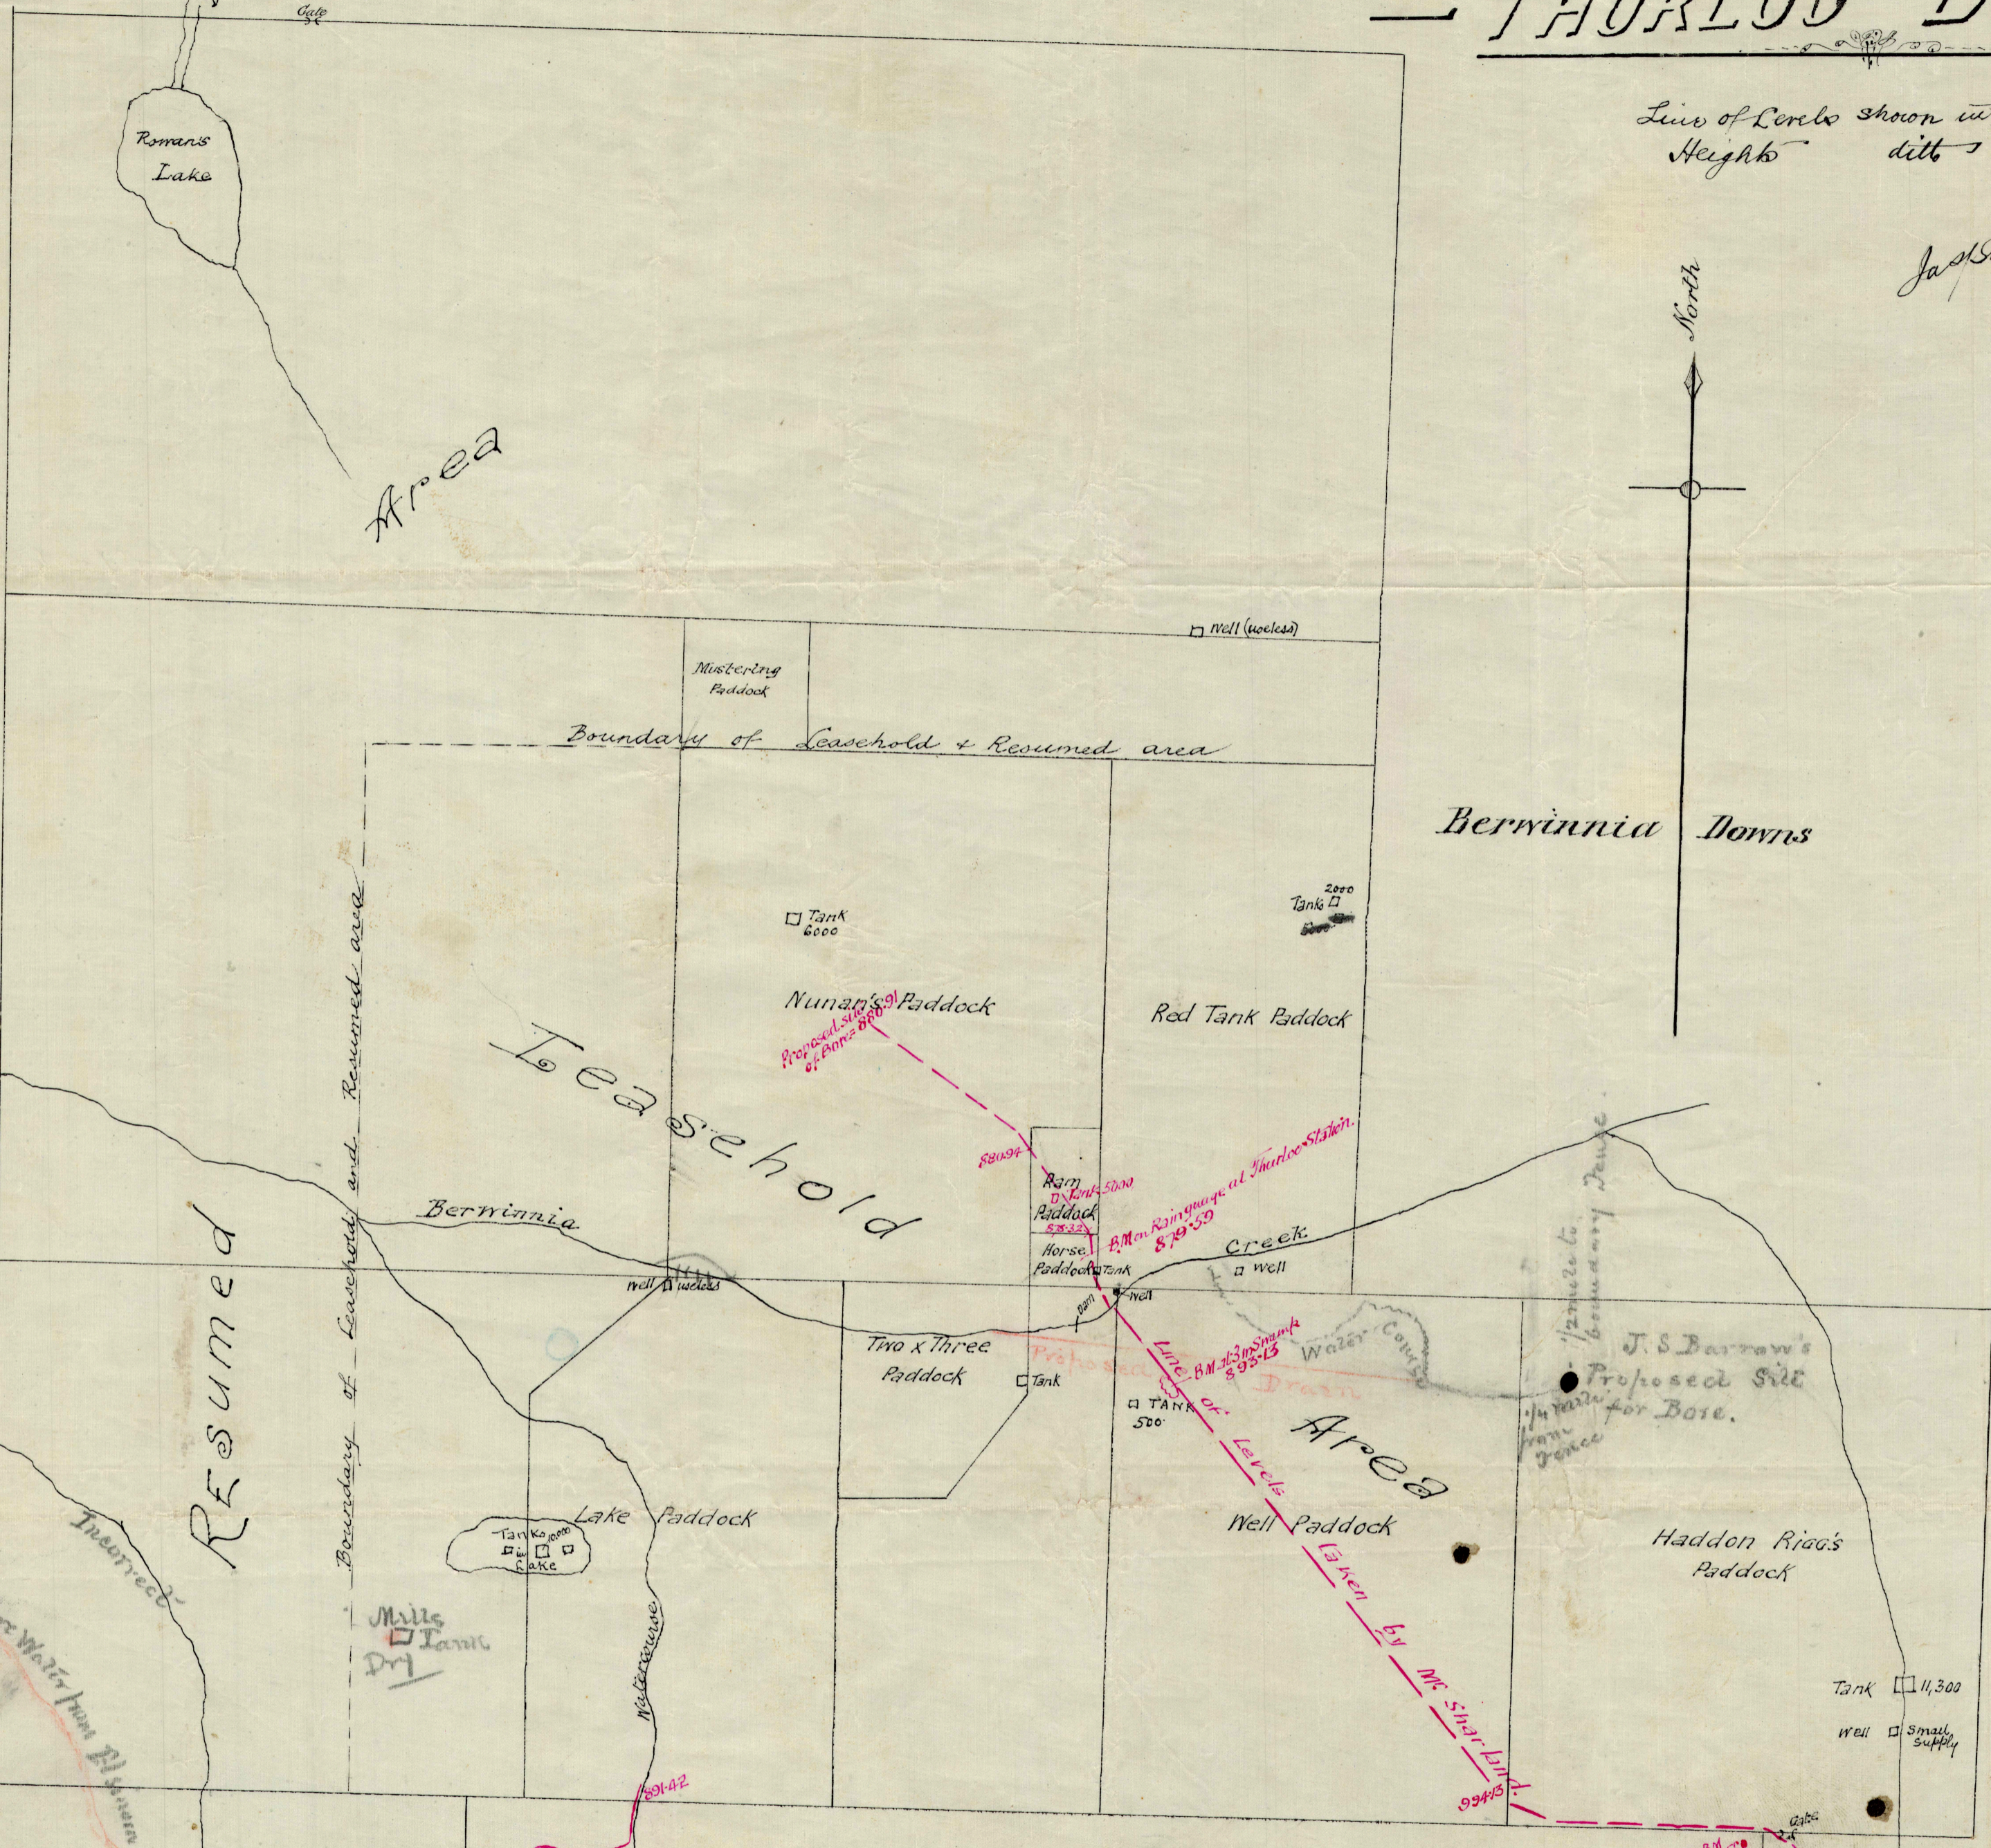

See Letter of 21st April
File with Board papers

PLAN

OF

THURLOO DOWNS

Queenstand
(Bulla Downs)

Lines of Levels shown in Red
Heights ditto

Jas. Sharland. Esq.
Melbourne

North

RESUMED

Leasehold

Berwinnia Downs

Elsinora

No 26 bore supply 1000000 gals per day

Plan No 2