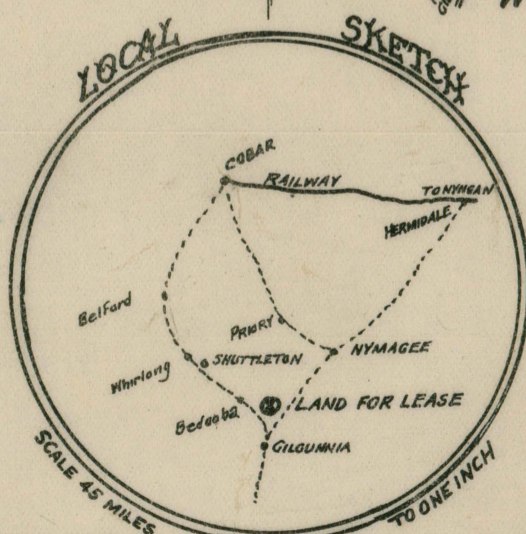

PLAN

of an area offered for Lease under Part VII of the Western Lands Acts

COUNTY OF MOURAMBA

Within Moothumbil Resumed Area No 78.

WESTERN DIVISION

SCALE 1 MILE TO ONE INCH

Printed at the Department of Lands, Sydney, N.S.W., 1925

Applications will be received at the Western Land Board Office, Sydney up to the 27th February 1925

SCHEDULE

BLOCK NUMBER	AREA	ANNUAL RENTAL
BLOCK 446	15320 AC	£ 25. 10. 8

NOTE:-Lands available for W. L. Lease shewn thus