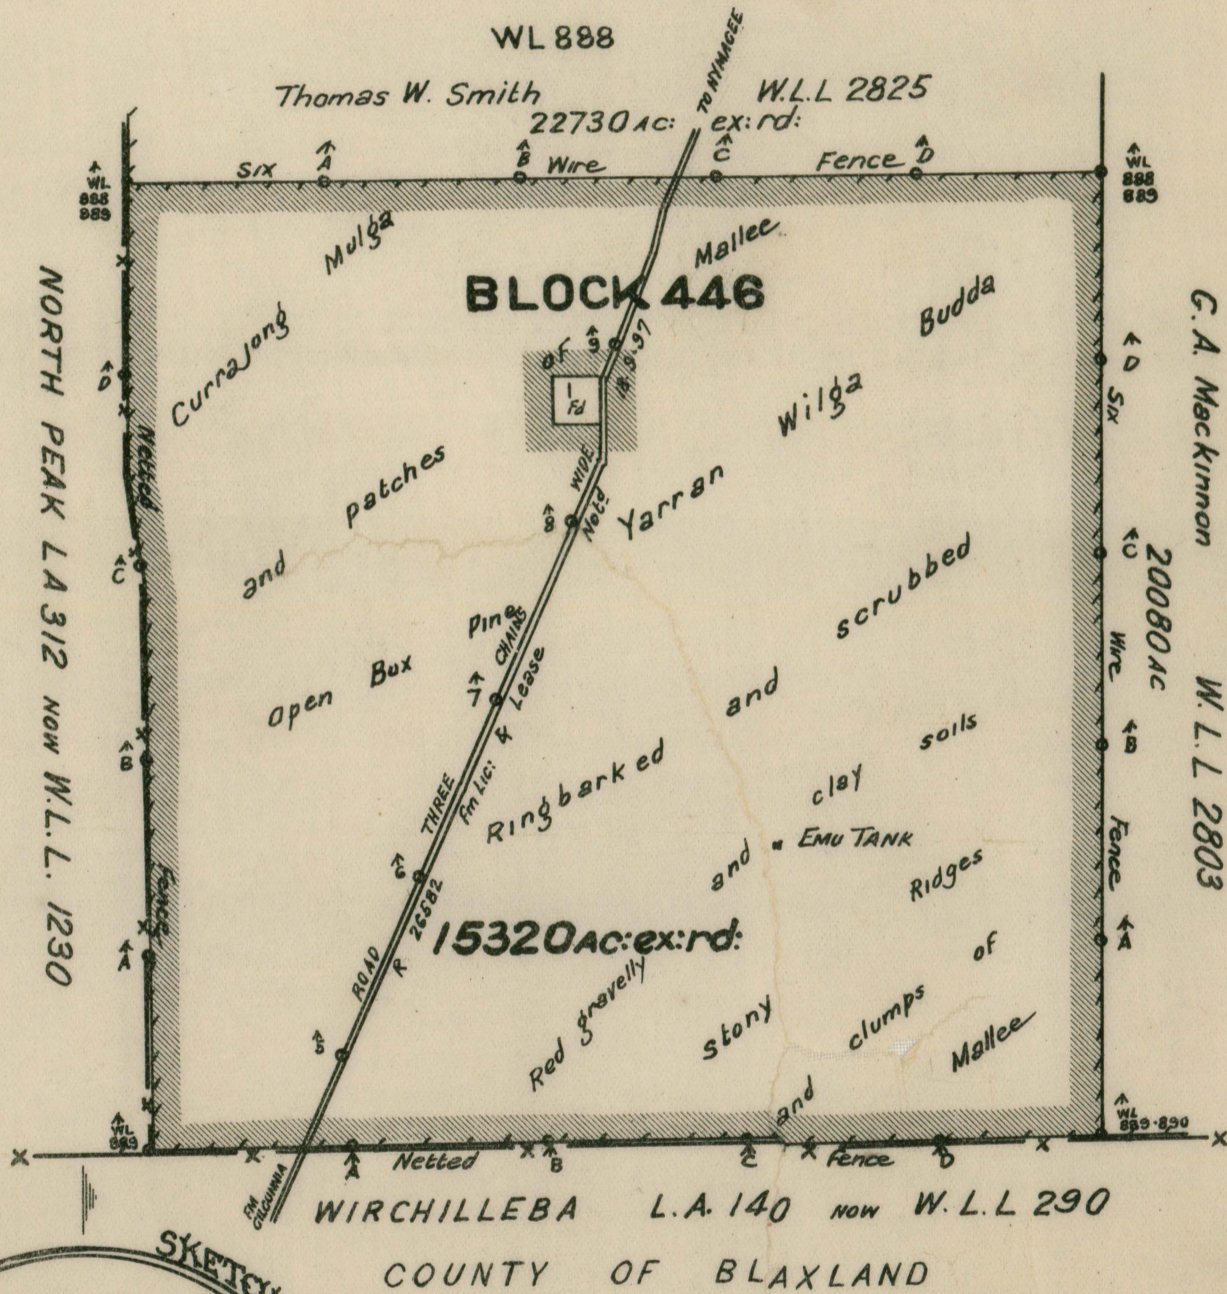

PLAN

of an area offered for Lease under Part VII of the Western Lands Acts

COUNTY OF MOURAMBA

Within Moothumbil Resumed Area No 78.

WESTERN DIVISION

SCALE 1 MILE TO ONE INCH

Printed at the Department of Lands, Sydney, N.S.W., 1925

Applications will be received at the Western Land Board Office, Sydney up to the 27th February 1925

SCHEDULE

BLOCK NUMBER	AREA	ANNUAL RENTAL
BLOCK 446	15320 AC	£ 25. 10. 8

NOTE:-Lands available for W. L. Lease shewn thus