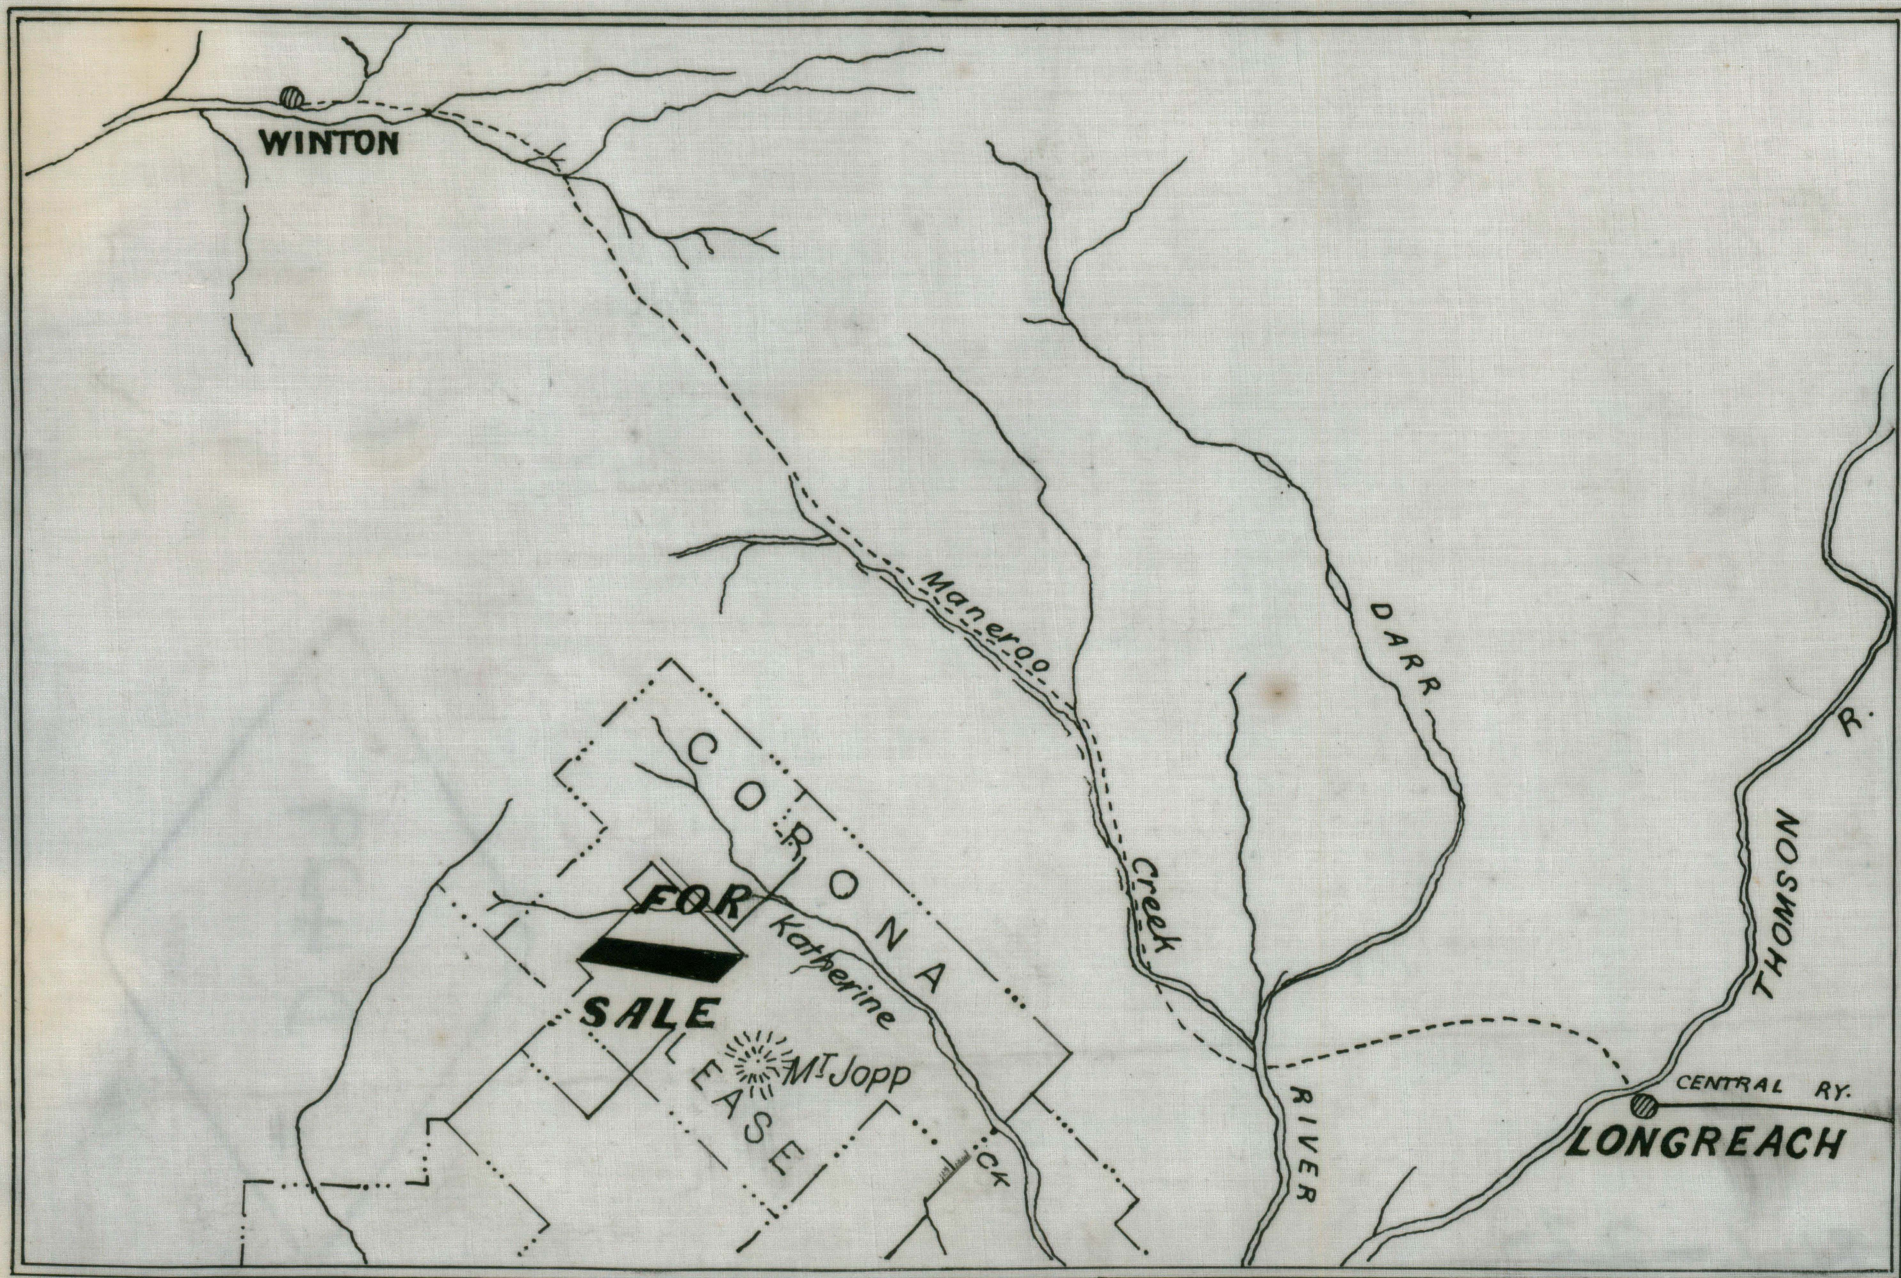

LOCAL SKETCH

Taken from plan of Portions 135 to 144

PARISH OF CORONA COUNTY OF MUSGRAVE

(Cat: N° M. 228. 19)

— Scale: 12 miles to an inch —

Printed and Published at the Sur: Gen's Office Brisbane Queensland April 1898