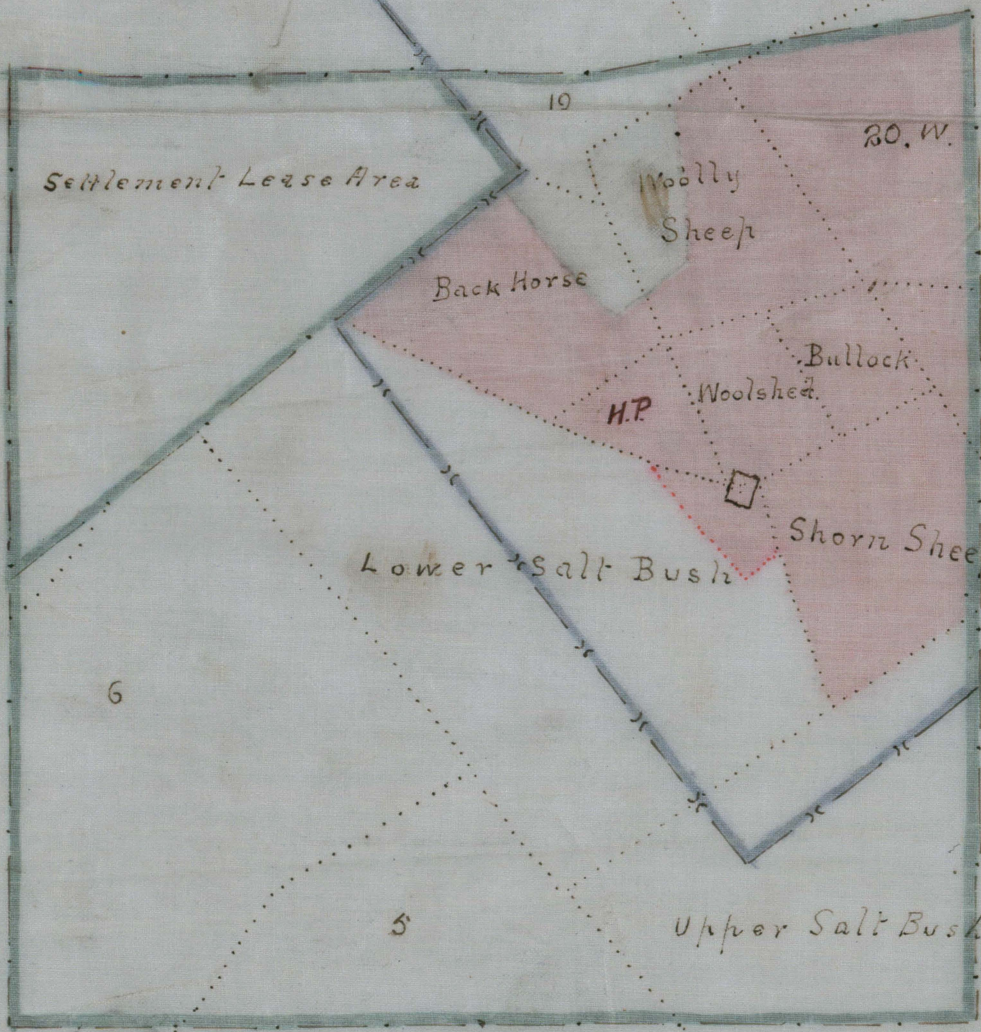

COBAR COMMON

55.018
810.55
50.5

Lower Firewood Reserve - Rung Portion tinted Red

Meryula

13.163 acres

Scale 1 mile to 1/2 inch