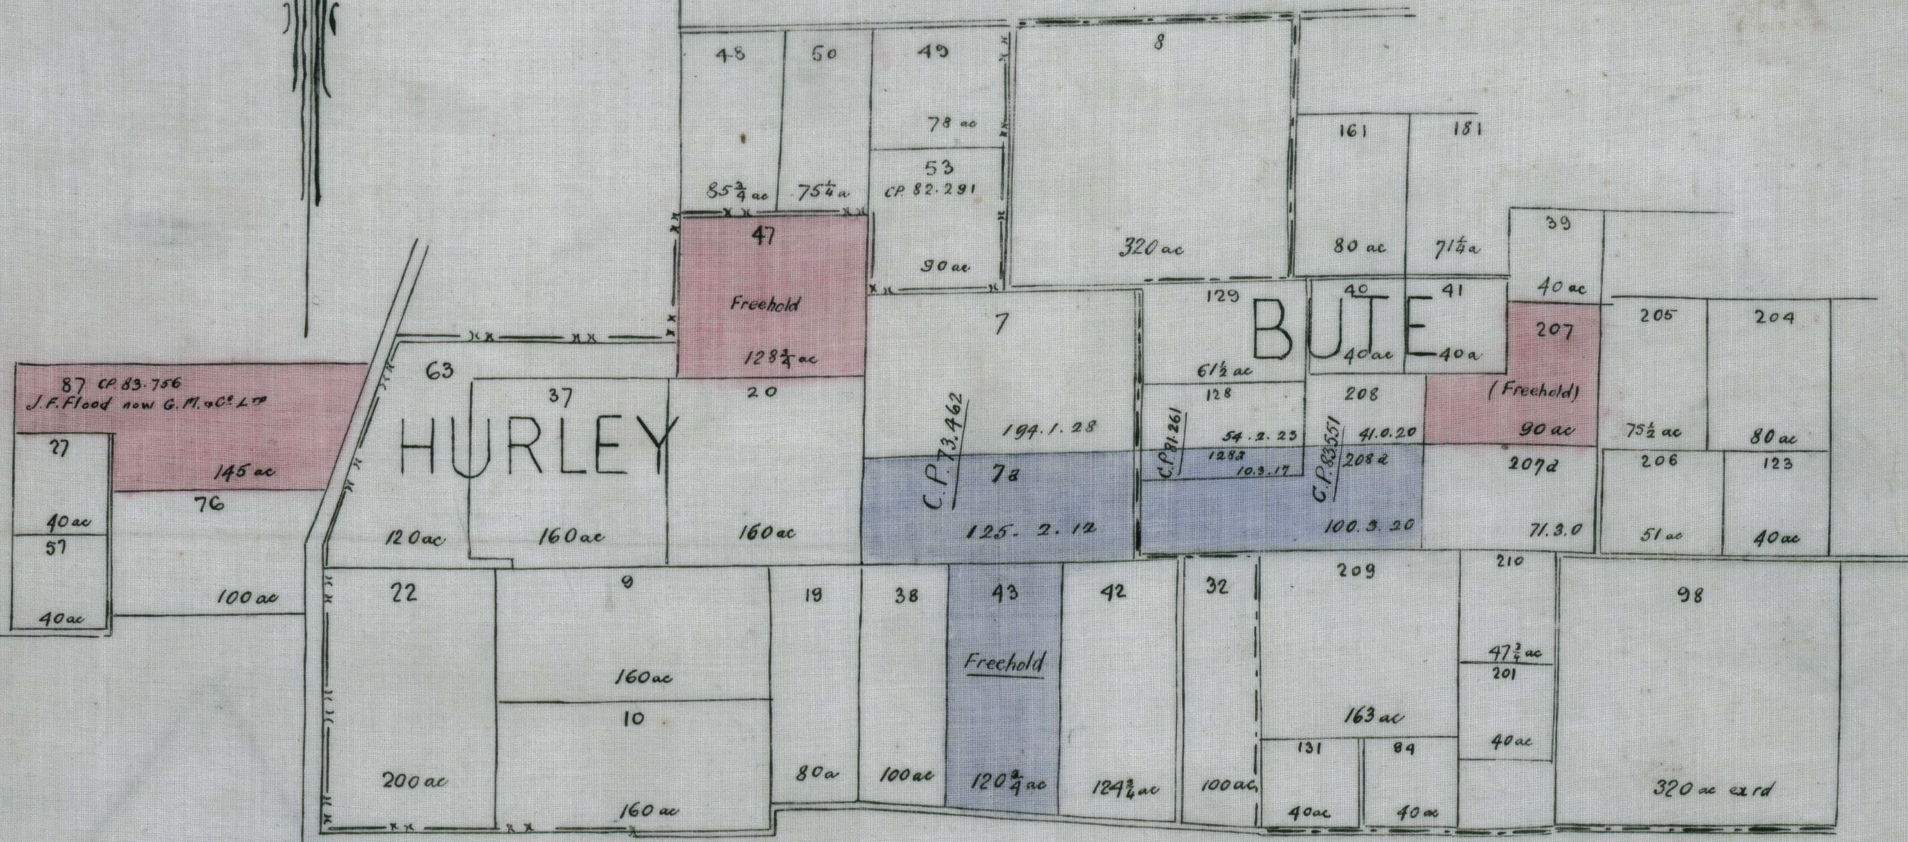

Scale 40 ch. to 1 inch

Land surrendered by Coy colored red

" " to " " blue