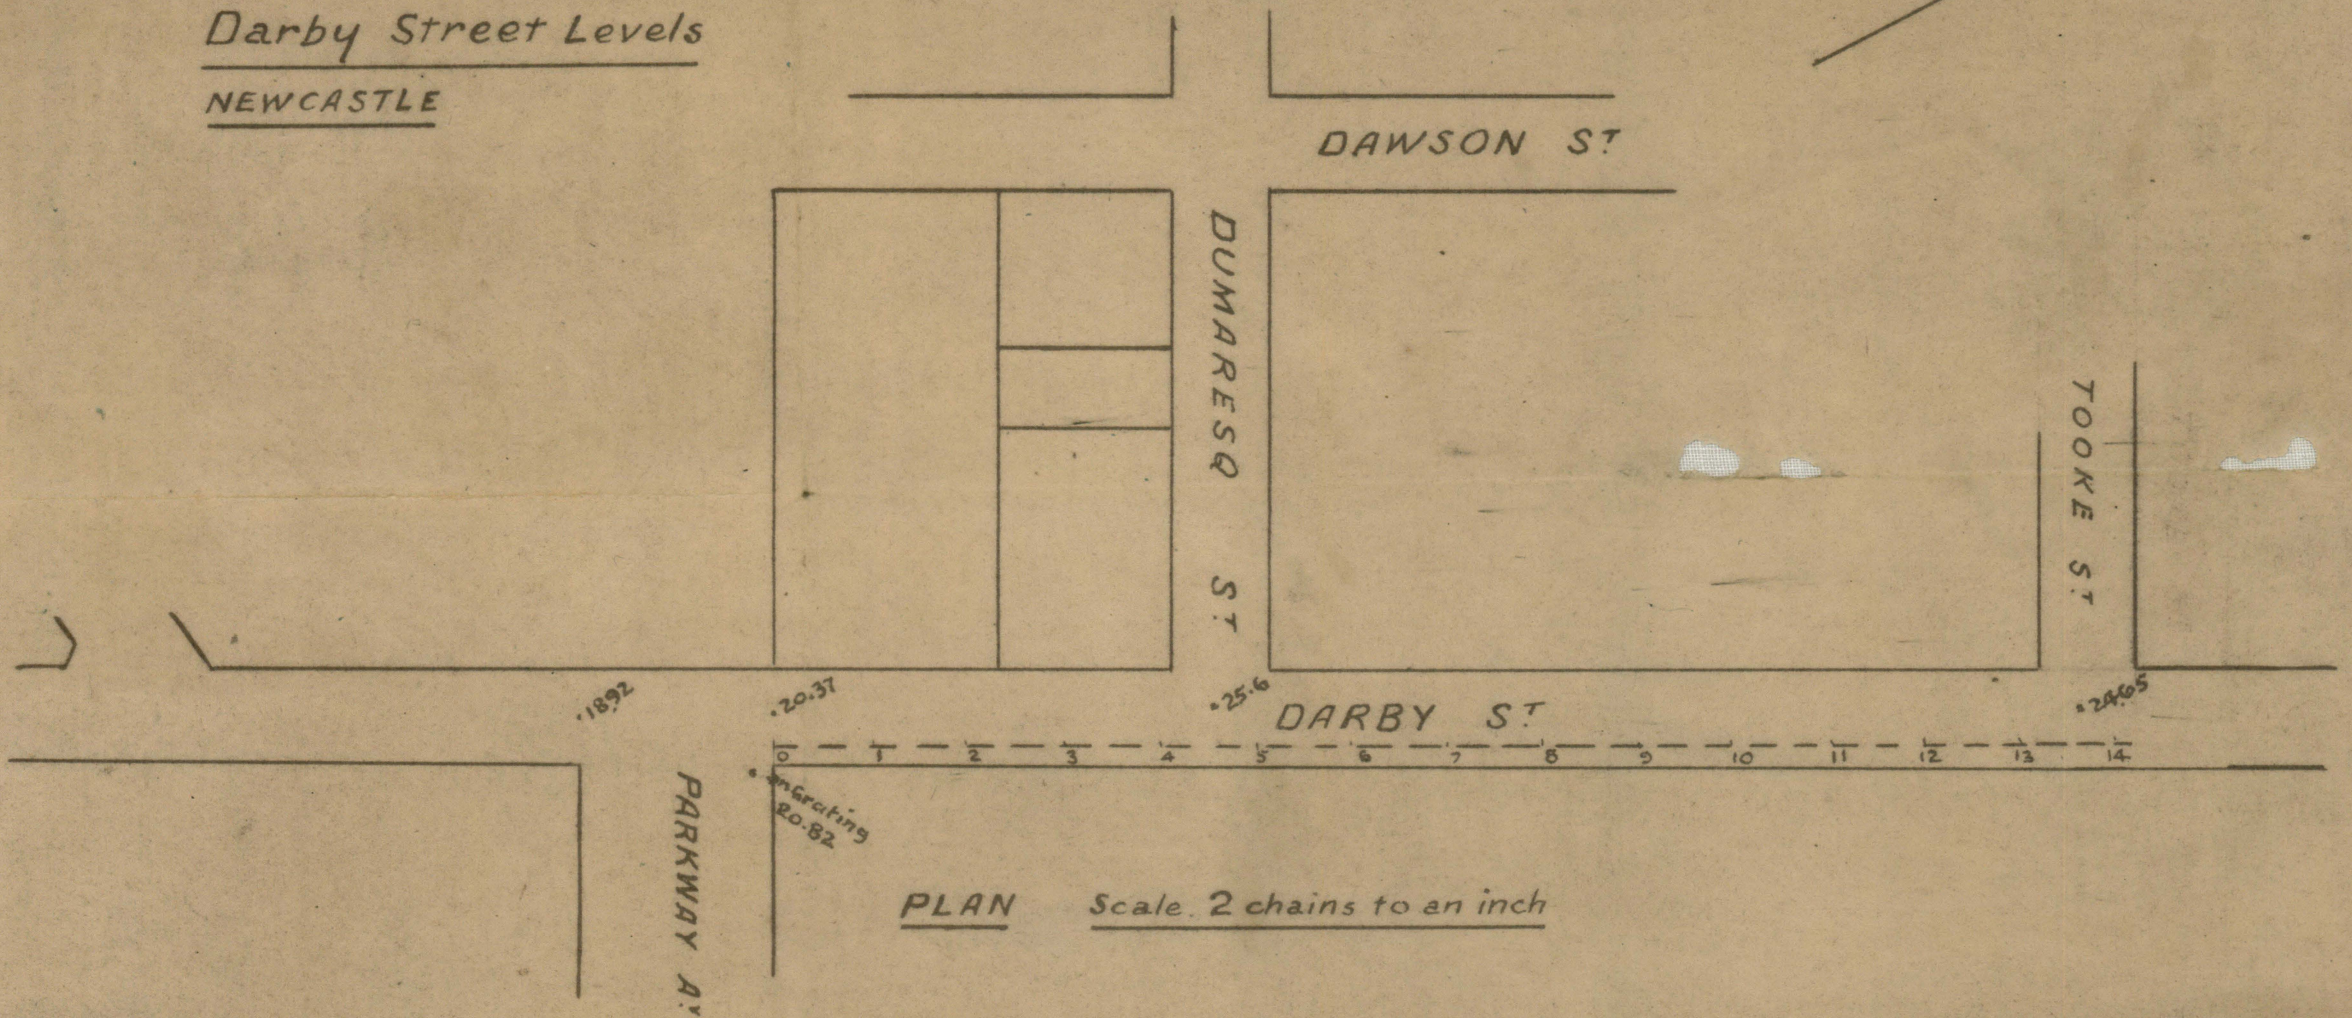

Darby Street Levels

NEWCASTLE

SECTION Scale Horizontal 2 chains, Vertical 20 feet to an inch