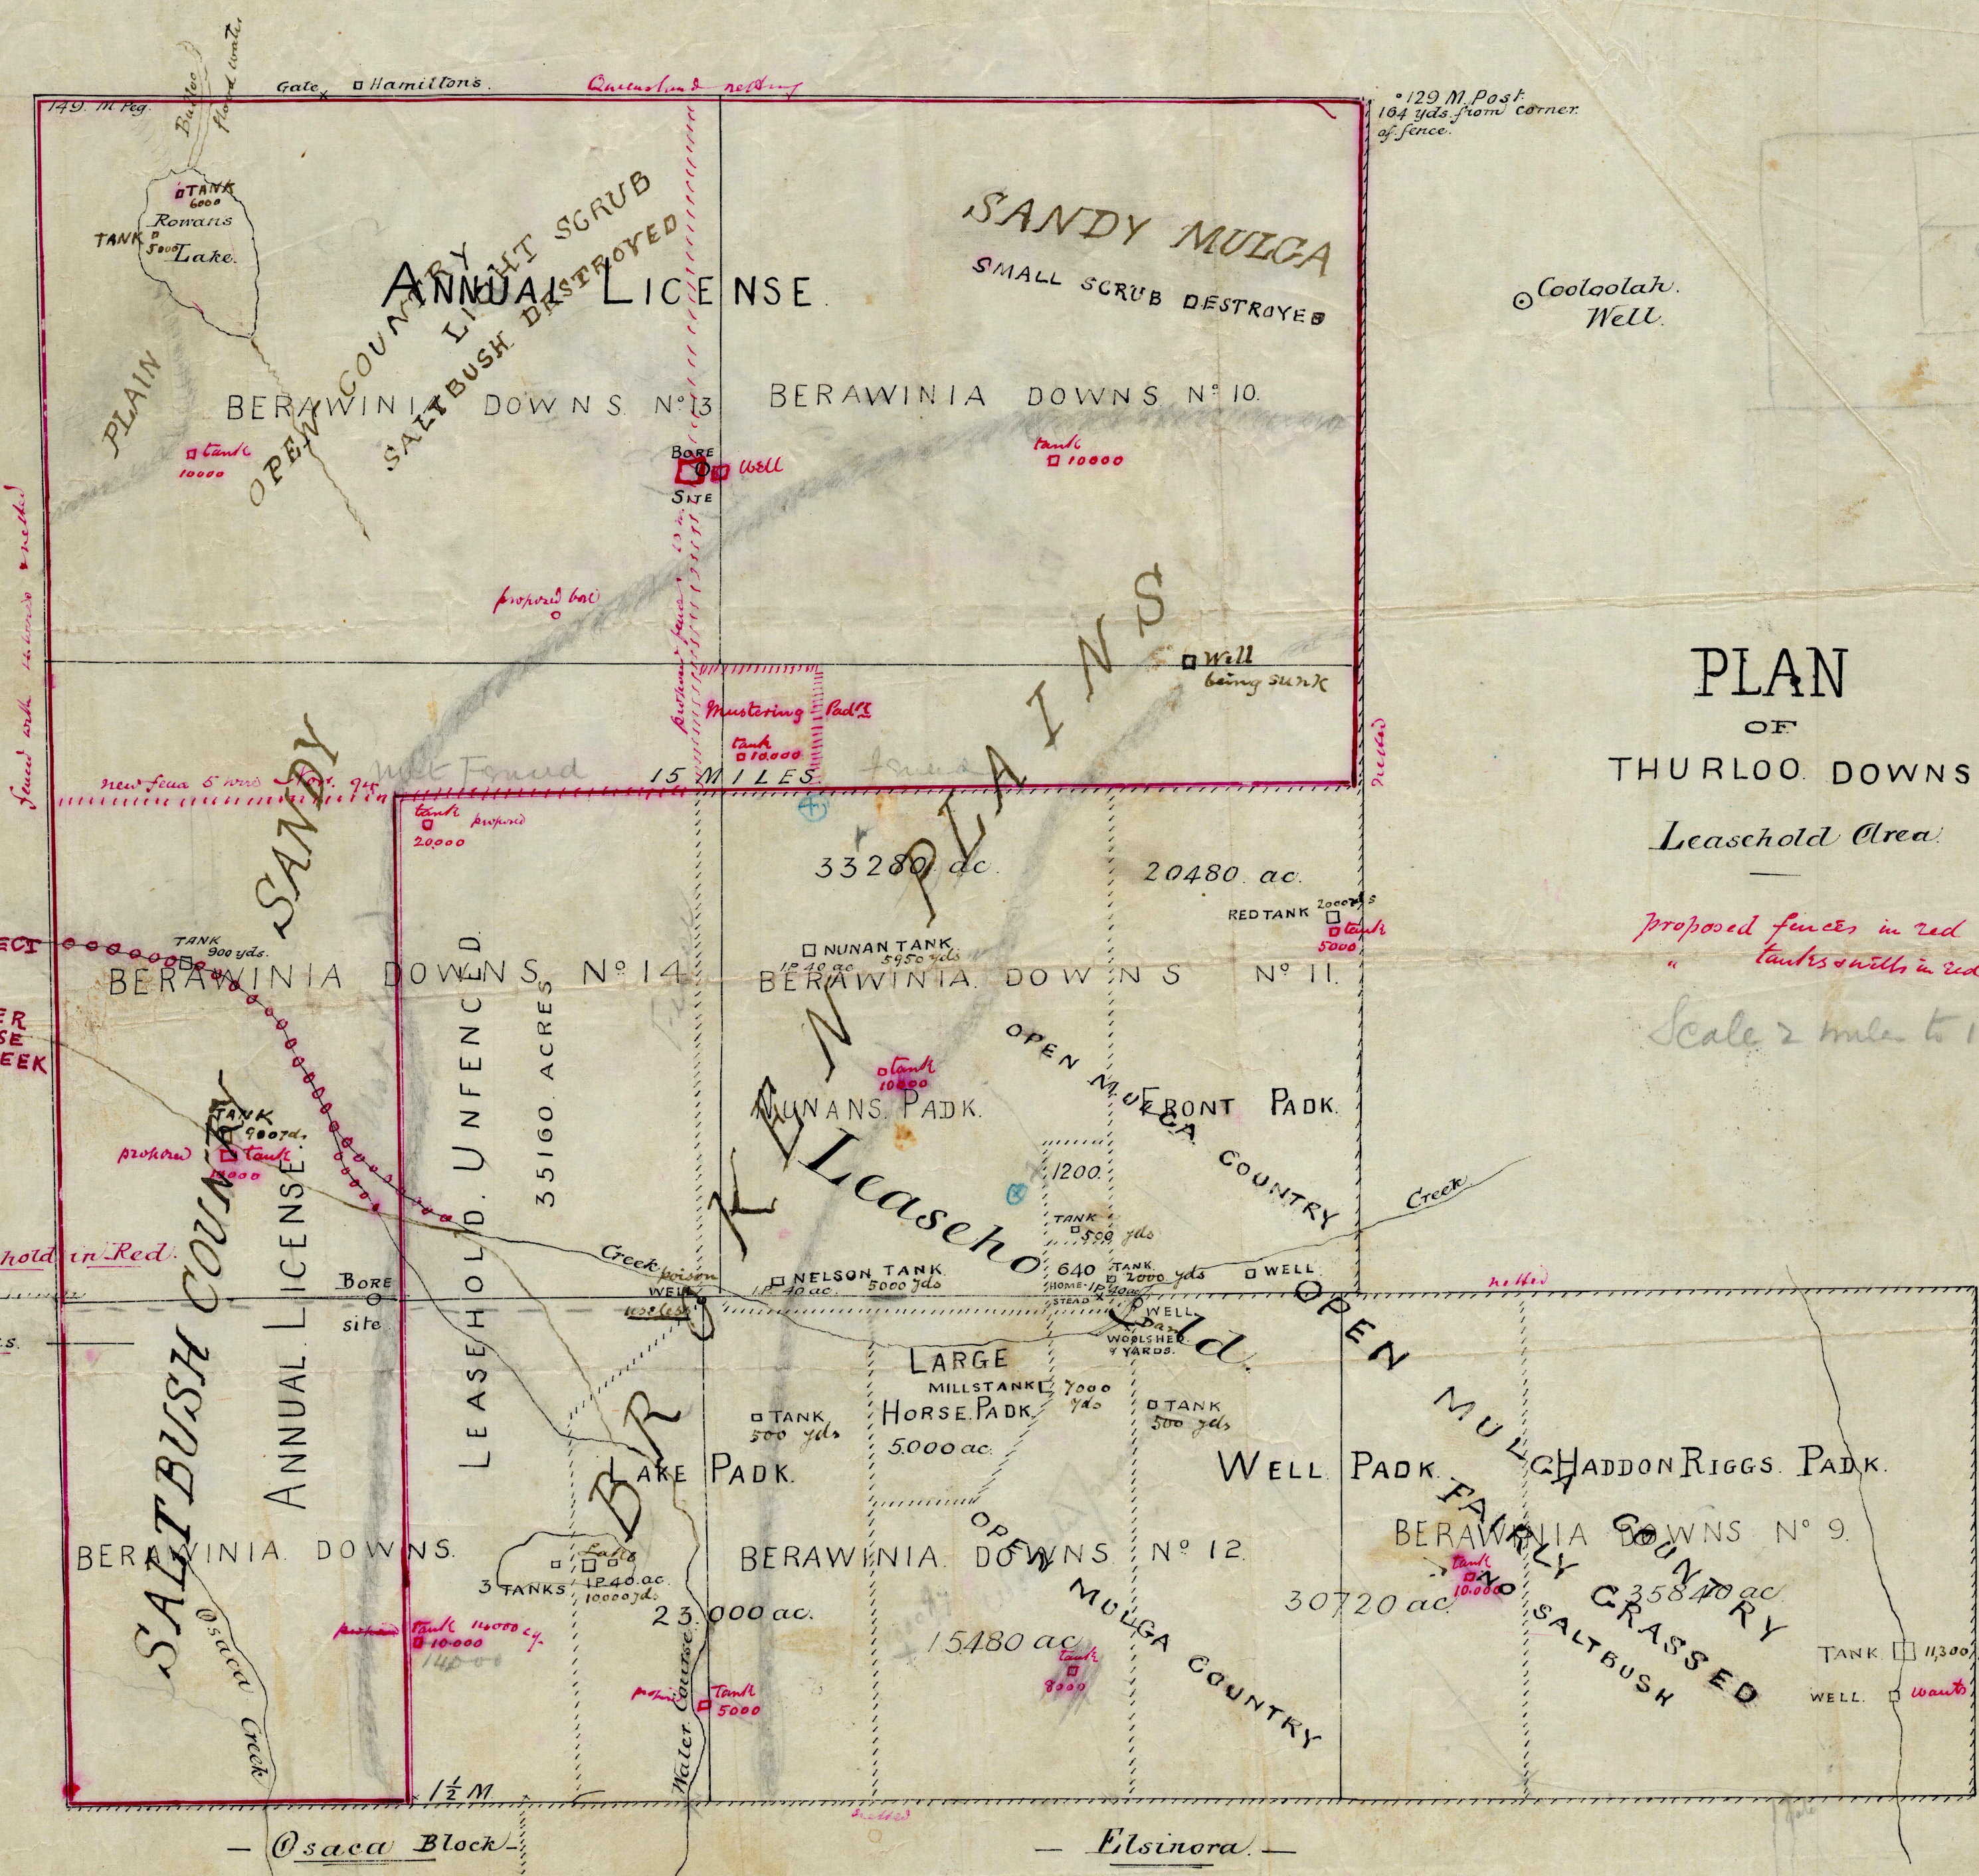

Read down 3/4 way

PLAN
OF
THURLOO DOWNS
Leaschold Area

proposed fences in red
" tanks & wells in red

Scale 2 miles to 1 inch

Boundary of Leaschold in Red
Fences
Boundary of blocks

Map of the good locations
4 here

— @saca Block — — Elsinora —

• 129 M. Post
104 yds from corner
of fence.

• Cooloolah Well.

TANK 11,300 yds
WELL wants disc

Bore good flow

Bore