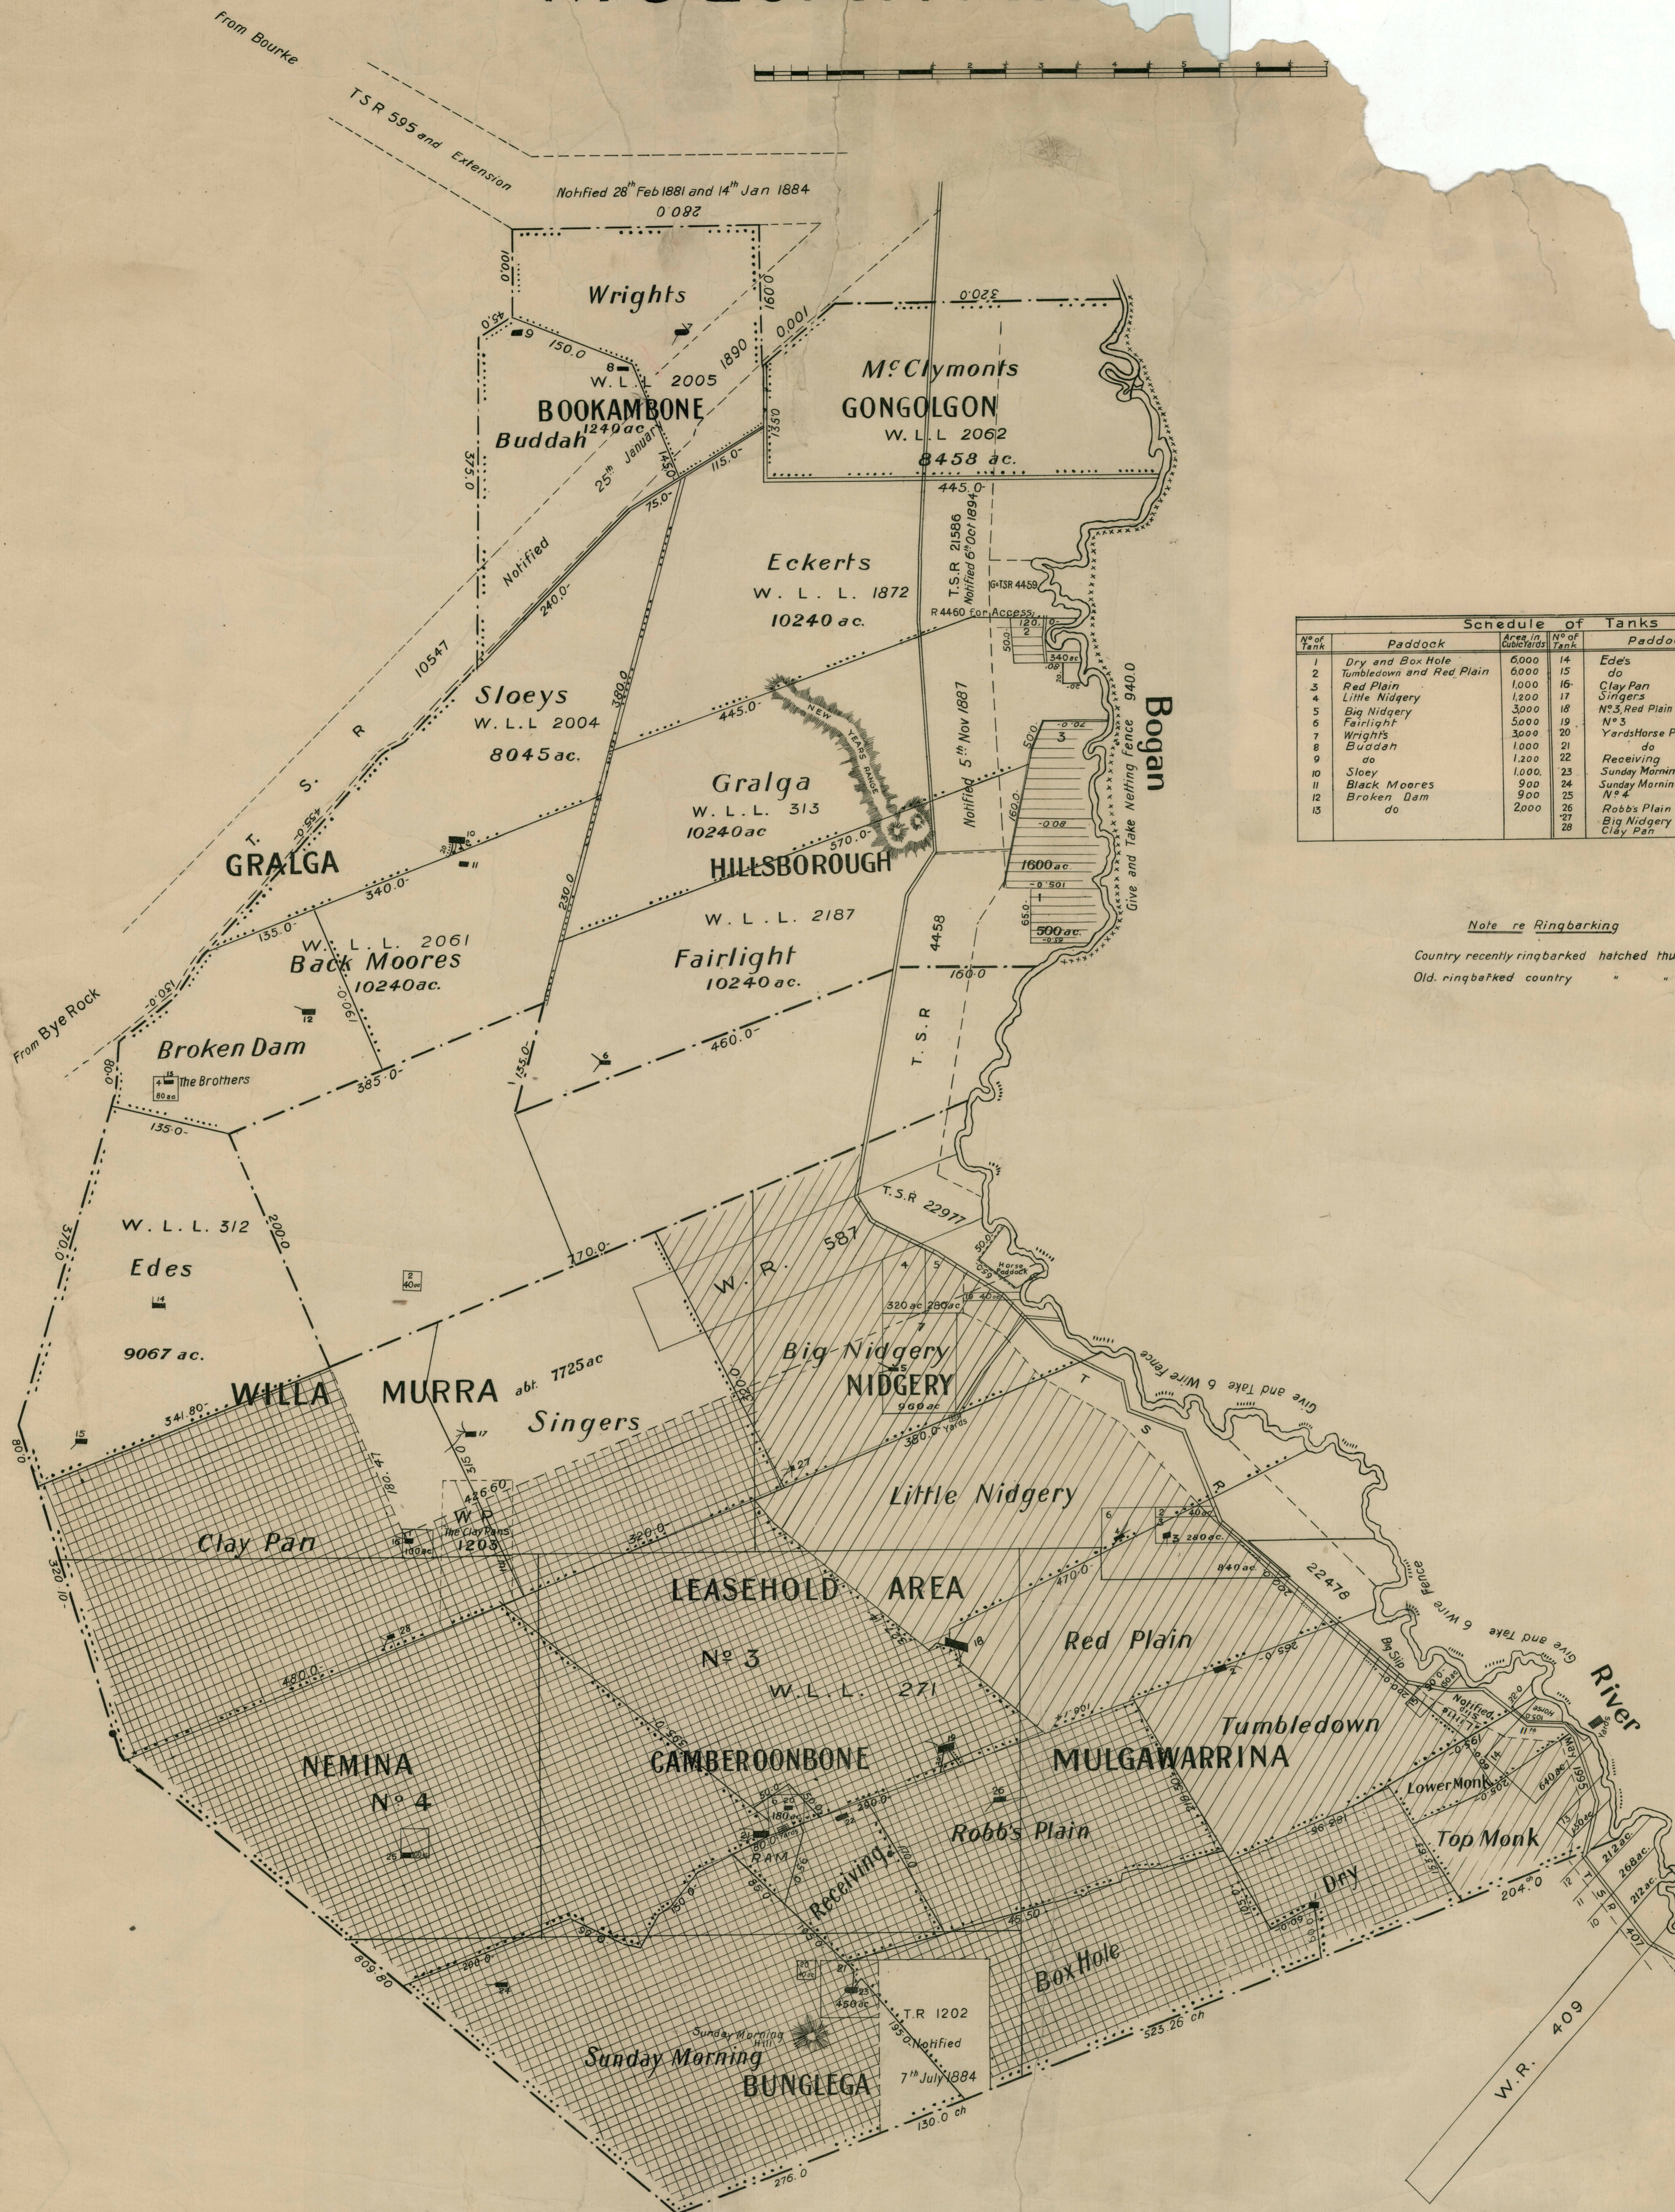

MULGAWARRA

Schedule of Tanks					
No of Tank	Paddock	Area in Acres	No of Tanks	Area in Acres	
1	Dry and Box Hole	6000	14	Edes	1000
2	Tumbledown and Red Plain	6000	15	do	3000
3	Red Plain	1000	16	Clay Pan	10000
4	Little Nidgery	1200	17	Singers	6400
5	Big Nidgery	3000	18	N ^o 3, Red Plain and Little Nidgery	15000
6	Fairlight	5000	19	N ^o 5	6000
7	Wright's	3000	20	Yards Horse P ^{ts}	1000
8	Buddah	1000	21	do and N ^o 4	7000
9	do	1200	22	Receiving	2000
10	Sloeys	1000	23	Sunday Morning and Box Hole	7000
11	Black Moores	900	24	Sunday Morning	4000
12	Broken Dam	900	25	N ^o 4	6000
13	do	2000	26	Robb's Plain	6000
			27	Big Nidgery	645
			28	Clay Pan	541

Note re Ringbarking
 Country recently ringbarked hatched thus 
 Old ringbarked country 