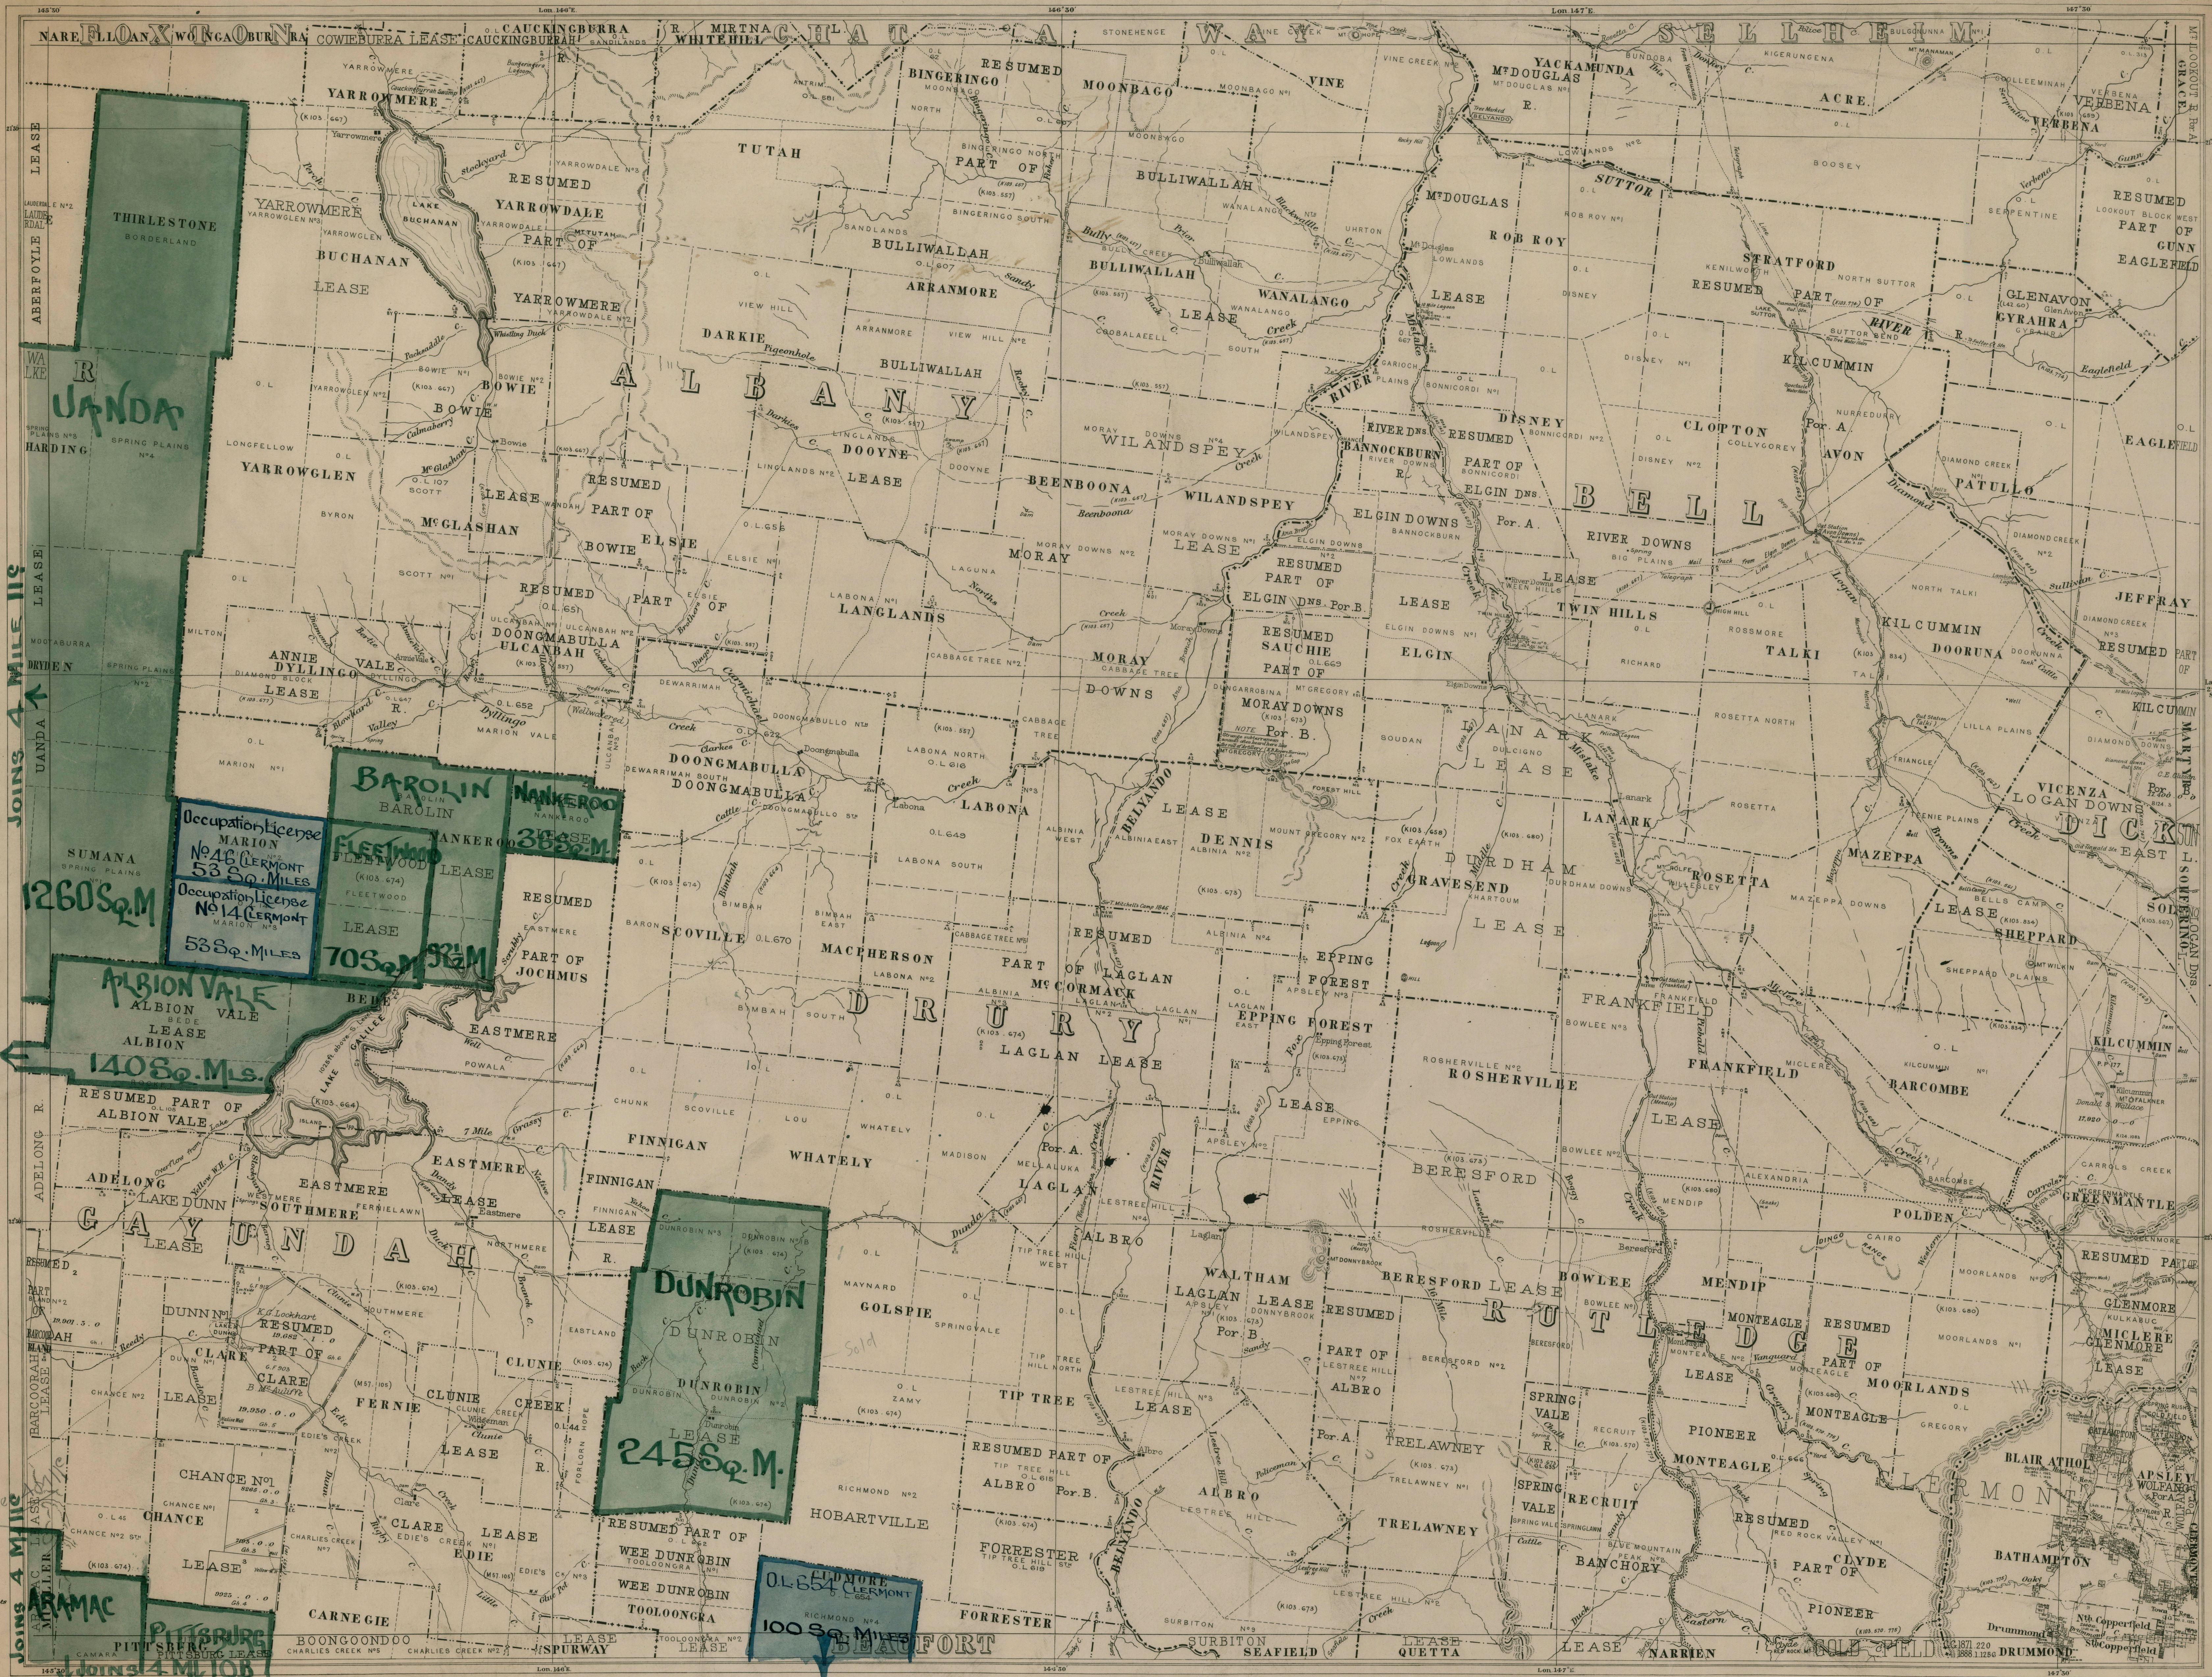

QUEENSLAND FOUR-MILE MAPS. SHEET 10D

STANLEY
County Names this style -
County Boundary
District Boundary
Lease Boundary
Block Boundary
Road Boundary
Rabbit Holed
Recess

PARTS OF SOUTH KENNEDY MITCHELL AND LITCHFIELD DISTRICTS